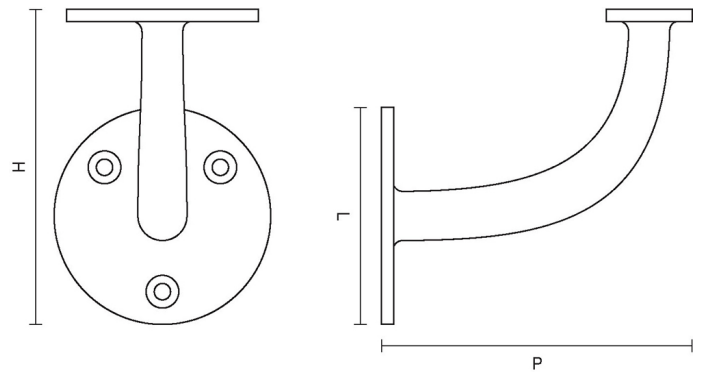

CROFT

Product Code: 1766-2.5

Product Name: Handrail Bracket

Description: Our 2.1/2" Handrail Bracket. Crafted from Cast Bronze. Available in our Real Bronze, Tudor Bronze, or Polished Bronze Unlacquered finishes.

Shown here in our Tudor Bronze finish.

Product Information

Our 2.1/2" Handrail Bracket. Crafted from Cast Bronze. Available in our Real Bronze, Tudor Bronze, or Polished Bronze Unlacquered finishes.

Sizes	L	W	H
2.1/2"	54	78	76