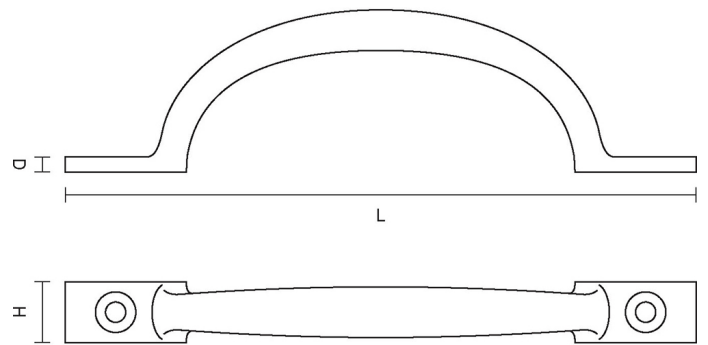

# CROFT

**Product Code:** 1861-5

**Product Name:** Sash Handle

**Description:** Part of the Cast Bronze Collection.

Shown here in our Tudor Bronze finish.

## Product Information

Part of the Cast Bronze Collection.

Sizes	L	W	D
5"	124	12	4

Available in all Croft finishes excluding AGD, AB, AN, AUT, DAB, DAN, DBMA, DORB, IBMA, IBUL, LAB, MBK, ORB, PRL, PB, PBUL, CP, PN, SB, SBUL, SC, SN, SMK, ZB,