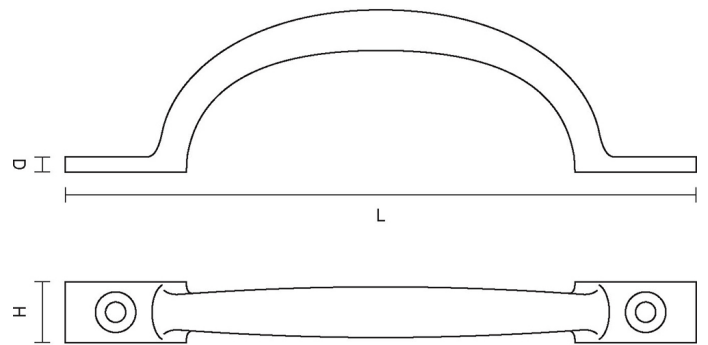

CROFT

Product Code: 1861-5

Product Name: Sash Handle

Description: Part of the Cast Bronze Collection.

Shown here in our Tudor Bronze finish.

Product Information

Part of the Cast Bronze Collection.

Sizes	L	W	D
5"	124	12	4