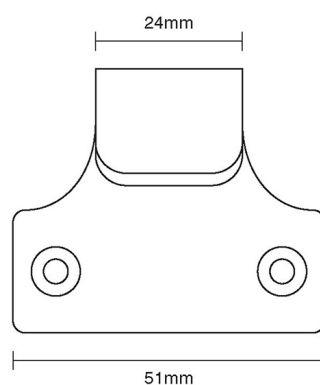

Available in all Croft finishes excluding AGD, AB, AN, AUT, DAB, DAN, DBMA, DORB, IBMA, IBUL, LAB, MBK, ORB, PRL, PB, PBUL, CP, PN, SB, SBUL, SC, SN, SMK, ZB, DEB, EB, CN, DCN, MCN,