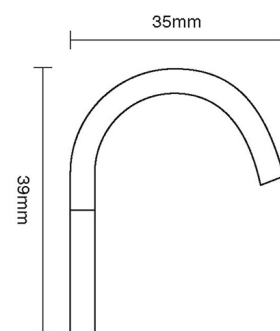

Available in all Croft finishes excluding AGD, AB, AN, AUT, DAB, DAN, DBMA, DORB, IBMA, IBUL, LAB, MBK, ORB, PRL, PB, PBUL, CP, PN, SB, SBUL, SC, SN, SMK, ZB,