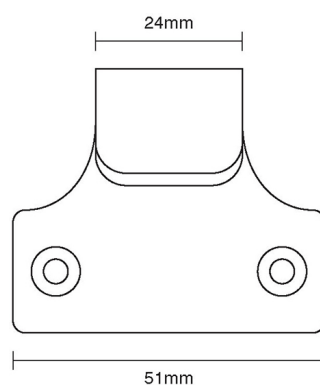

Available in all Croft finishes excluding AGD, AB, AN, AUT, DAB, DAN, DBMA, DORB, IBMA, IBUL, LAB, MBK, ORB, PRL, PB, PBUL, CP, PN, SB, SBUL, SC, SN, SMK, ZB,