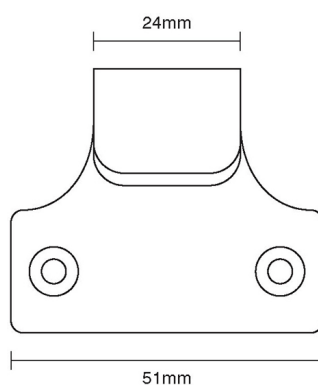

Available in all Croft finishes excluding AGD, AB, AN, AUT, DAB, DAN, DBMA, DORB, IBMA, IBUL, LAB, MBK, ORB, PRL, PB, PBUL, CP, PN, SB, SBUL, SC, SN, SMK, ZB,