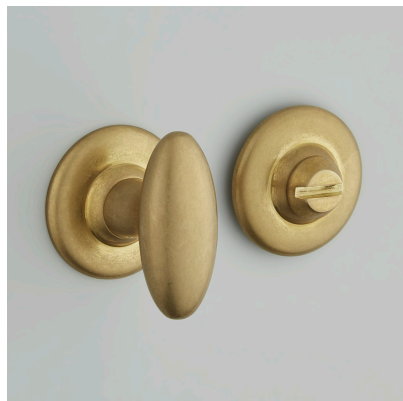

# CROFT

**Product Code:** 6369

**Product Name:** Zeppelin Turn and Release on Arc Covered Rose

**Description:** Pair with our Zeppelin Door Knob for a continuous design theme.

Also available on a selection of roses.

Shown here in our Aged Brass finish.

## Product Information

35mm diameter rose  
Supplied with fixing screws

Available in all Croft finishes excluding DORB, IBMA, IBUL, MBK, ORB, RBMA, TB,