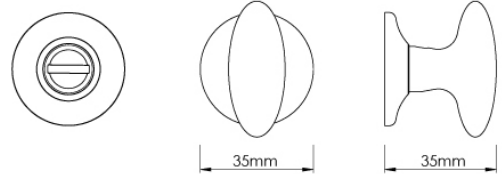

CROFT

Product Code: 6369

Product Name: Zeppelin Turn and Release on Arc Covered Rose

Description: Pair with our Zeppelin Door Knob for a continuous design theme.

Also available on a selection of roses.

Shown here in our Aged Brass finish.

Product Information

35mm diameter rose
Supplied with fixing screws

Available in all Croft finishes excluding RBMA, TB,