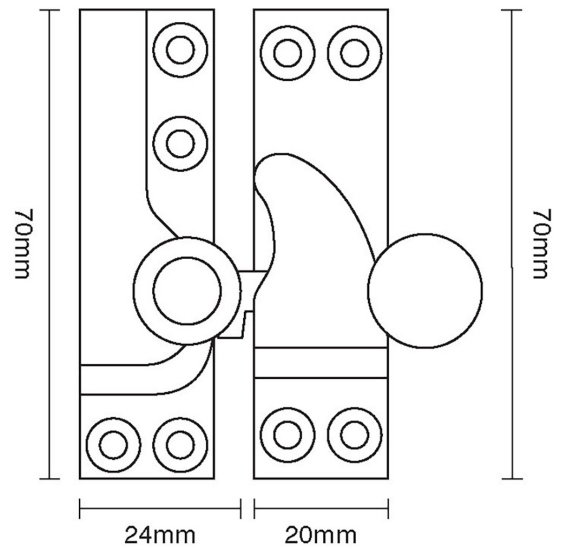

Available in all Croft finishes excluding AGD, AB, AN, AUT, DAB, DAN, DBMA, DORB, IBMA, IBUL, LAB, MBK, ORB, PRL, PB, PBUL, CP, PN, SB, SBUL, SC, SN, SMK, ZB,