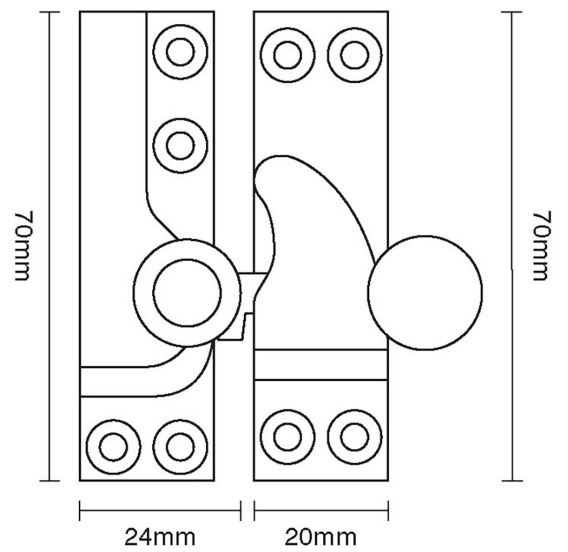

Available in all Croft finishes excluding AGD, AB, AN, AUT, DAB, DAN, DBMA, DORB, IBMA, IBUL, LAB, MBK, ORB, PRL, PB, PBUL, CP, PN, SB, SBUL, SC, SN, SMK, ZB,