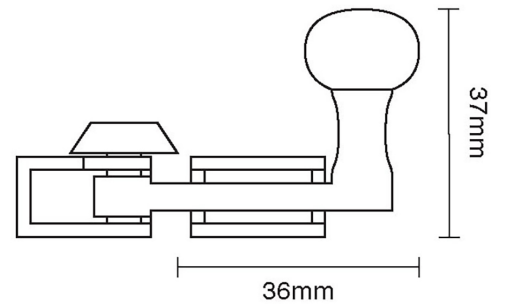

Available in all Croft finishes excluding AGD, AB, AN, AUT, DAB, DAN, DBMA, DORB, IBMA, IBUL, LAB, MBK, ORB, PRL, PB, PBUL, CP, PN, SB, SBUL, SC, SN, SMK, ZB,