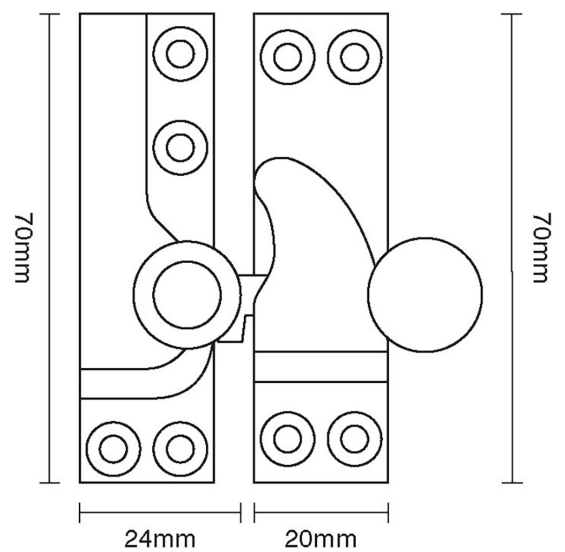

Available in all Croft finishes excluding AGD, AB, AN, AUT, DAB, DAN, DBMA, DORB, IBMA, IBUL, LAB, MBK, ORB, PRL, PB, PBUL, CP, PN, SB, SBUL, SC, SN, SMK, ZB, DEB, EB, CN, DCN, MCN,