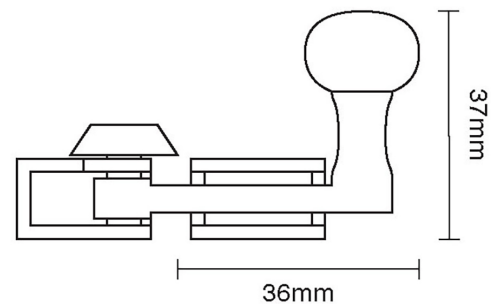

Available in all Croft finishes excluding AGD, AB, AN, AUT, DAB, DAN, DBMA, DORB, IBMA, IBUL, LAB, MBK, ORB, PRL, PB, PBUL, CP, PN, SB, SBUL, SC, SN, SMK, ZB, DEB, EB, CN, DCN, MCN,