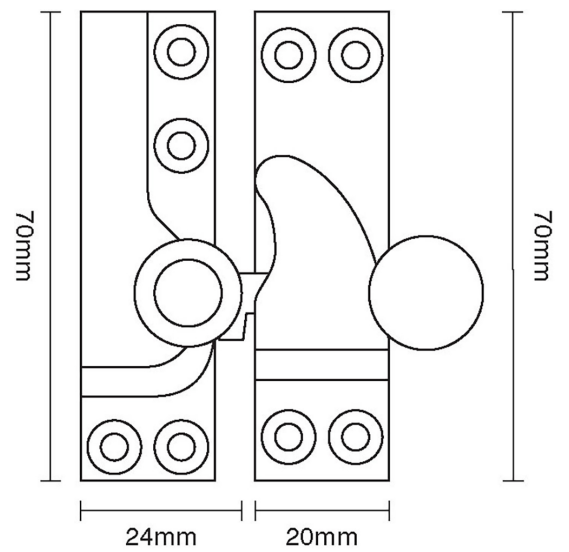

Available in all Croft finishes excluding AGD, AB, AN, AUT, DAB, DAN, DBMA, DORB, IBMA, IBUL, LAB, MBK, ORB, PRL, PB, PBUL, CP, PN, SB, SBUL, SC, SN, SMK, ZB,