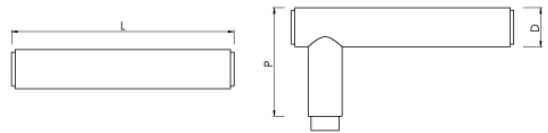

# CROFT

**Product Code:** 100

**Product Name:** Avenue Door Handle on Covered Rose

**Description:** Fine linear detailing adds texture to the straight knurled design.

Part of the Avenue Collection.

Levers available 125 or 150mm length. Add -125 or -150 to the code to select your required option.

## Product Information

Shown here with 210 Rose. Suitable for door thickness 44mm - 65mm standard. Add 6mm to lever projection to include Rose. Supplied with grub screw, 8mm grooved spindle and Allen key

Levers available in two lengths. 125mm or 150mm and available with a choice of Elements concealed Roses, sold separately.

Sizes	L	D	P
125	125	22	61
150	150	22	61

Available in all Croft finishes excluding DAB, DAN, DORB, IBMA, IBUL, MBK, ORB, RBMA, TB, CN,