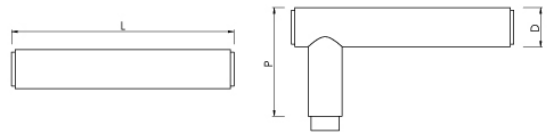

CROFT

Product Code: 100

Product Name: Avenue Door Handle on Covered Rose

Description: Fine linear detailing adds texture to the straight knurled design.

Part of the Avenue Collection.

Levers available 125 or 150mm length. Add -125 or -150 to the code to select your required option.

Shown here in our Antique Nickel finish.

Product Information

Shown here with 210 Rose. Suitable for door thickness 44mm - 65mm standard. Add 6mm to lever projection to include Rose. Supplied with grub screw, 8mm grooved spindle and Allen key

Levers available in two lengths. 125mm or 150mm and available with a choice of Elements concealed Roses, sold separately.

Sizes	L	D	P
125	125	22	61
150	150	22	61

Available in all Croft finishes excluding DAB, DAN, DORB, RBMA, TB,