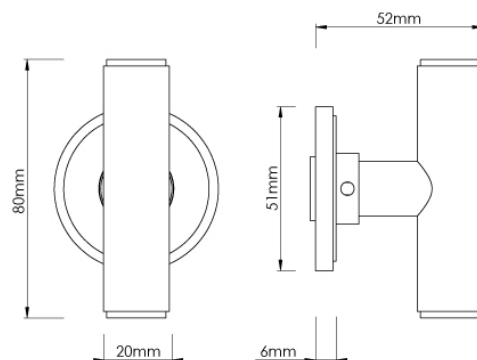

CROFT

Product Code: 157/210

Product Name: Avenue T-Bar Mortice Knob on Covered Rose

Description: Fine linear detailing adds texture to the straight knurled T-Bar Door Knob, available in over 20 of our finishes and patinas.

Shown here in our Antique Nickel finish.

Product Information

Fine linear detailing adds texture to the straight knurled T-Bar Door Knob, available in over 20 of our finishes and patinas.

Available in all Croft finishes excluding DAB, DAN, DORB, IBMA, IBUL, MBK, ORB, RBMA, TB, CN,