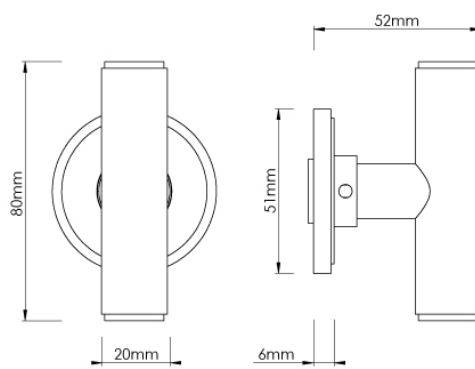

Available in all Croft finishes excluding DAB, DAN, DORB, RBMA, TB,