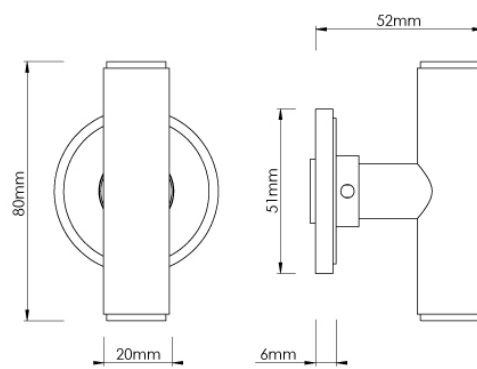

CROFT

Product Code: 157/210

Product Name: Avenue T-Bar Mortice Knob on Covered Rose

Description: Fine linear detailing adds texture to the straight knurled T-Bar Door Knob, available in over 20 of our finishes and patinas.

Shown here in our Antique Nickel finish.

Product Information

Fine linear detailing adds texture to the straight knurled T-Bar Door Knob, available in over 20 of our finishes and patinas.

Available in all Croft finishes excluding DAB, DAN, DORB, RBMA, TB,