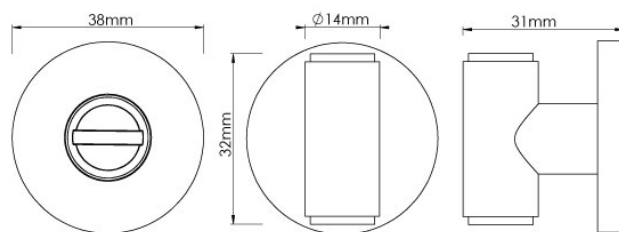

Available in all Croft finishes excluding DAB, DAN, DORB, RBMA, TB,