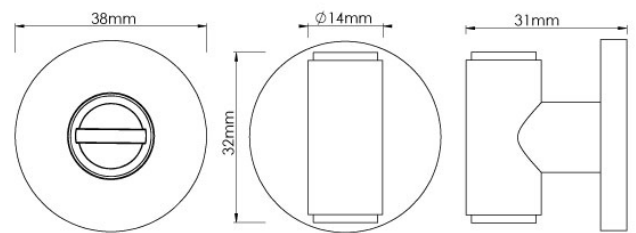

CROFT

Product Code: 178/240

Product Name: Avenue Bathroom Turn & Release on Covered Rose

Description: Fine linear detailing adds texture to the straight knurled design, part of the Avenue collection/

Shown here in our Antique Nickel finish.

Product Information

Fine linear detailing adds texture to the straight knurled design, part of the Avenue collection/

Available in all Croft finishes excluding DAB, DAN, DORB, IBMA, IBUL, MBK, ORB, RBMA, TB, CN,