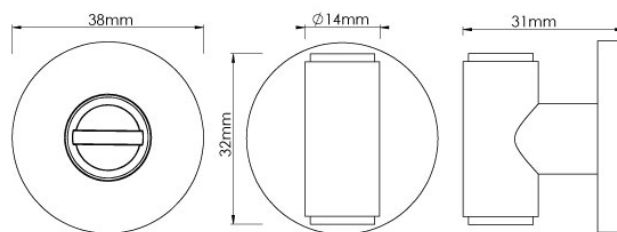

CROFT

Product Code: 178/240

Product Name: Avenue Bathroom Turn & Release on Covered Rose

Description: Fine linear detailing adds texture to the straight knurled design, part of the Avenue collection/

Shown here in our Antique Nickel finish.

Product Information

Fine linear detailing adds texture to the straight knurled design, part of the Avenue collection/

Available in all Croft finishes excluding DAB, DAN, DORB, RBMA, TB,