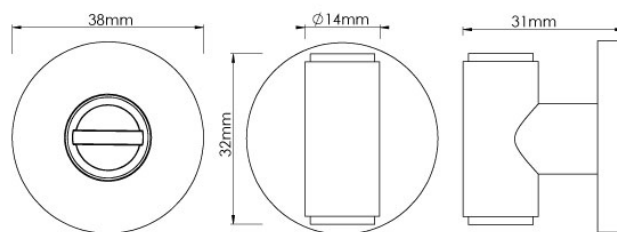

Available in all Croft finishes excluding DAB, DAN, DORB, RBMA, TB,