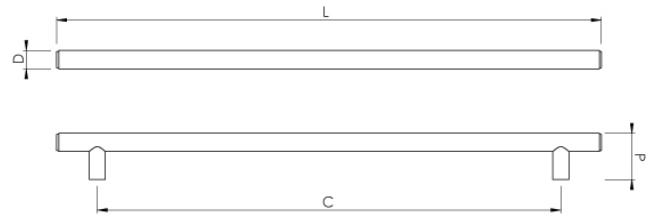

CROFT

Product Code: 200

Product Name: Avenue Appliance Pull

Description: Part of the Avenue collection, fine linear detailing adds texture to this straight knurled design

Shown here in our Antique Nickel finish.

Product Information

Supplied with M8 fixings.

Match with our 191 cabinet handles, available 128, 160, 192, 224, or 256mm c/c and supplied with M4 fixing bolts.

Sizes	L	D	P	Bolt Centres
200-305	385	18	46	305mm
200-457	537	18	46	457mm