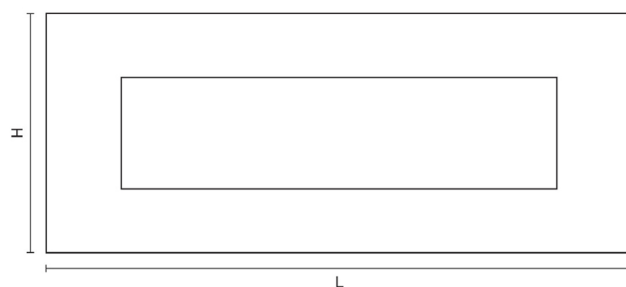

CROFT

Product Code: 1635

Product Name: Letter Plate

Description: Cast from Solid Bronze, available either 10" x 3" or 12" x 4.1/4" sizing,

Shown here in our Real Bronze finish.

Product Information

Supplied with fixings to suit up to 57mm thick doors as standard. M6 x 80mm bolts, washers, and dome caps in matching finish.

Sizes	L	H	Bolt Centres	Aperture
10" x 3"	250	76	227	190 x 41mm
12" x 4.1/4"	305	108	269	238 x 53mm

Available in all Croft finishes excluding AGD, AB, AN, AUT, DAB, DAN, DBMA, DORB, IBMA, IBUL, LAB, MBK, ORB, PRL, PB, PBUL, CP, PN, SB, SBUL, SC, SN, SMK, ZB,