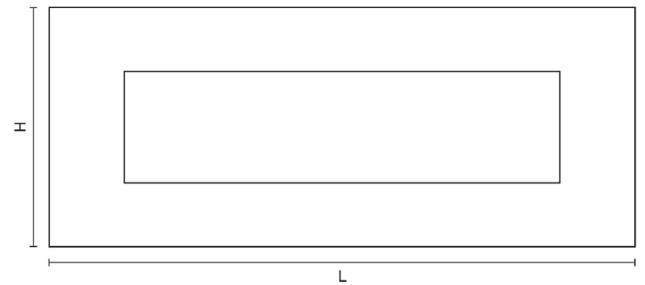

# CROFT

**Product Code:** 1635

**Product Name:** Letter Plate

**Description:** Cast from Solid Bronze, available either 10" x 3" or 12" x 4.1/4" sizing,

Shown here in our Real Bronze finish.

## Product Information

Supplied with fixings to suit up to 57mm thick doors as standard. M6 x 80mm bolts, washers, and dome caps in matching finish.

Sizes	L	H	Bolt Centres	Aperture
10" x 3"	250	76	227	190 x 41mm
12" x 4.1/4"	305	108	269	238 x 53mm