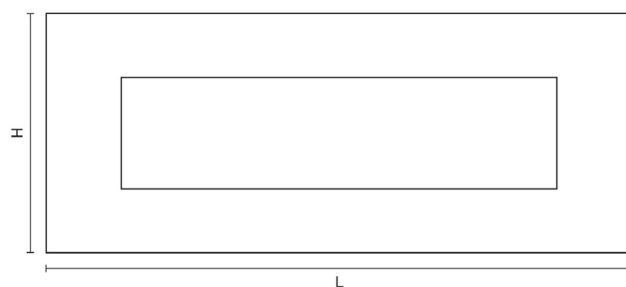

CROFT

Product Code: 1635

Product Name: Letter Plate

Description: Cast from Solid Bronze, available either 10" x 3" or 12" x 4.1/4" sizing,

Shown here in our Real Bronze finish.

Product Information

Supplied with fixings to suit up to 57mm thick doors as standard. M6 x 80mm bolts, washers, and dome caps in matching finish.

| Sizes | L | H | Bolt Centres | Aperture |
|--------------|-----|-----|--------------|------------|
| 10" x 3" | 250 | 76 | 227 | 190 x 41mm |
| 12" x 4.1/4" | 305 | 108 | 269 | 238 x 53mm |

Available in all Croft finishes excluding AGD, AB, AN, AUT, DAB, DAN, DBMA, DORB, IBMA, IBUL, LAB, MBK, ORB, PRL, PB, PBUL, CP, PN, SB, SBUL, SC, SN, SMK, ZB,