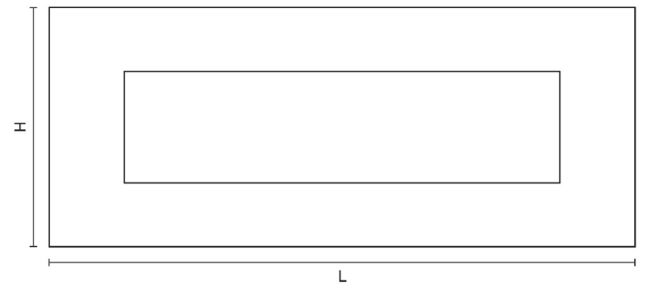

CROFT

Product Code: 1635

Product Name: Letter Plate

Description: Cast from Solid Bronze, available either 10" x 3" or 12" x 4.1/4" sizing,

Shown here in our Real Bronze finish.

Product Information

Supplied with fixings to suit up to 57mm thick doors as standard. M6 x 80mm bolts, washers, and dome caps in matching finish.

Sizes	L	H	Bolt Centres	Aperture
10" x 3"	250	76	227	190 x 41mm
12" x 4.1/4"	305	108	269	238 x 53mm

Available in all Croft finishes excluding AGD, AB, AN, AUT, DAB, DAN, DBMA, DORB, IBMA, IBUL, LAB, MBK, ORB, PRL, PB, PBUL, CP, PN, SB, SBUL, SC, SN, SMK, ZB,