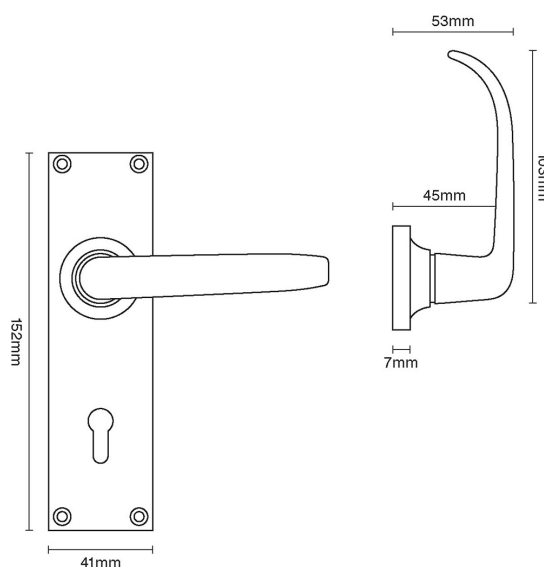

Available in all Croft finishes excluding AGD, AB, AN, AUT, DAB, DAN, DBMA, DORB, IBMA, IBUL, LAB, MBK, ORB, PRL, PB, PBUL, CP, PN, SB, SBUL, SC, SN, SMK, ZB,