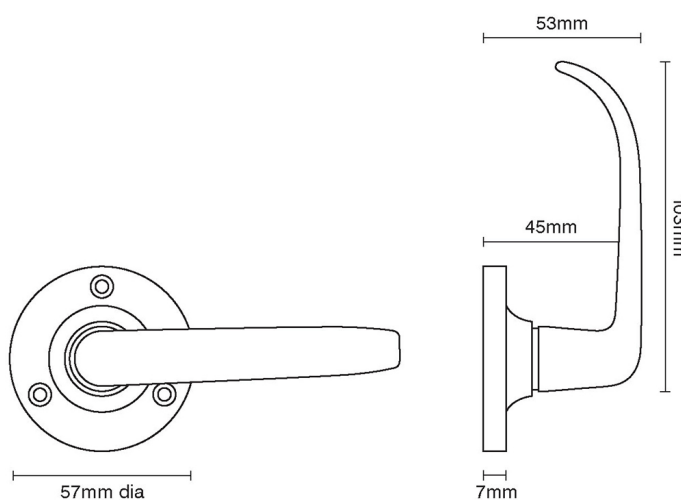

CROFT

Product Code: 1746COV57A

Product Name: Stafford Lever of Covered Rose

Description: Crafted from Cast Bronze. Available in our Real Bronze, Tudor Bronze, or Polished Bronze Unlacquered finishes.

Shown here in our Real Bronze finish.

Product Information

57mm diameter rose. Inner rose supplied with 3 fixing screws

Please note sprung rose is 4mm thicker than unsprung rose.

Available in all Croft finishes excluding AGD, AB, AN, AUT, DAB, DAN, DBMA, DORB, IBMA, IBUL, LAB, MBK, ORB, PRL, PB, PBUL, CP, PN, SB, SBUL, SC, SN, SMK, ZB,