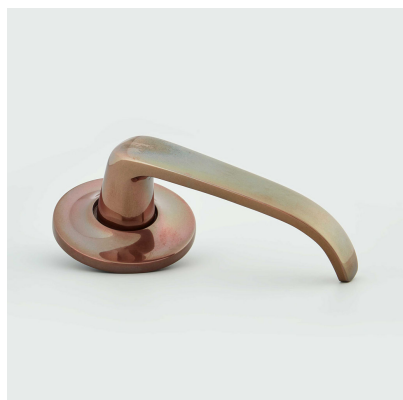

CROFT

Product Code: 1746COV57A

Product Name: Stafford Lever of Covered Rose

Description: Crafted from Cast Bronze. Available in our Real Bronze, Tudor Bronze, or Polished Bronze Unlacquered finishes.

Shown here in our Real Bronze finish.

Product Information

57mm diameter rose. Inner rose supplied with 3 fixing screws

Please note sprung rose is 4mm thicker than unsprung rose.

Available in all Croft finishes excluding AGD, AB, AN, AUT, DAB, DAN, DBMA, DORB, IBMA, IBUL, LAB, MBK, ORB, PRL, PB, PBUL, CP, PN, SB, SBUL, SC, SN, SMK, ZB,