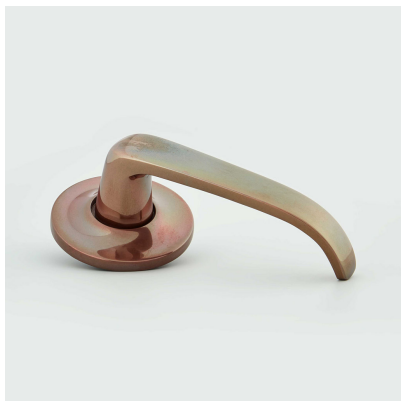

CROFT

Product Code: 1746COV57A

Product Name: Stafford Lever of Covered Rose

Description: Crafted from Cast Bronze. Available in our Real Bronze, Tudor Bronze, or Polished Bronze Unlacquered finishes.

Shown here in our Real Bronze finish.

Product Information

57mm diameter rose. Inner rose supplied with 3 fixing screws

Please note sprung rose is 4mm thicker than unsprung rose.

Available in all Croft finishes excluding AGD, AB, AN, AUT, DAB, DAN, DBMA, DORB, IBMA, IBUL, LAB, MBK, ORB, PRL, PB, PBUL, CP, PN, SB, SBUL, SC, SN, SMK, ZB,