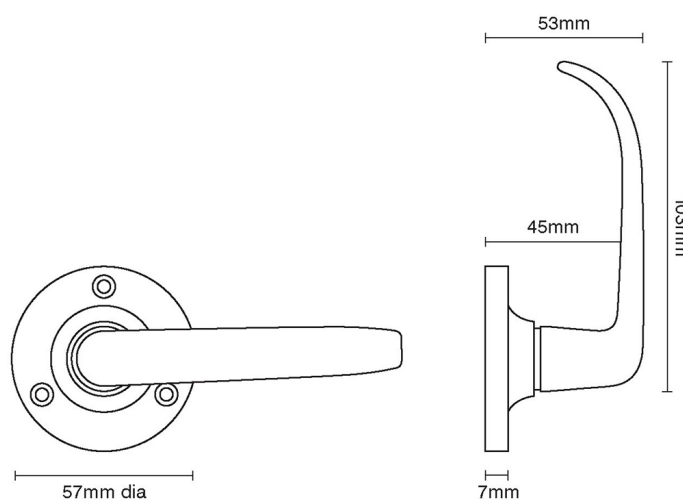

CROFT

Product Code: 1746COV57A

Product Name: Stafford Lever of Covered Rose

Description: Crafted from Cast Bronze. Available in our Real Bronze, Tudor Bronze, or Polished Bronze Unlacquered finishes.

Shown here in our Real Bronze finish.

Product Information

57mm diameter rose. Inner rose supplied with 3 fixing screws

Please note sprung rose is 4mm thicker than unsprung rose.

Available in all Croft finishes excluding AGD, AB, AN, AUT, DAB, DAN, DBMA, DORB, IBMA, IBUL, LAB, MBK, ORB, PRL, PB, PBUL, CP, PN, SB, SBUL, SC, SN, SMK, ZB,