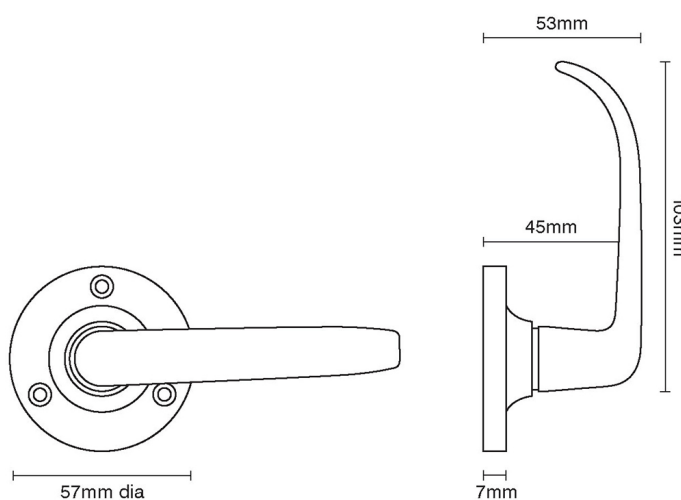

CROFT

Product Code: 1746COV57A

Product Name: Stafford Lever of Covered Rose

Description: Crafted from Cast Bronze. Available in our Real Bronze, Tudor Bronze, or Polished Bronze Unlacquered finishes.

Shown here in our Real Bronze finish.

Product Information

57mm diameter rose. Inner rose supplied with 3 fixing screws

Please note sprung rose is 4mm thicker than unsprung rose.

Available in all Croft finishes excluding AGD, AB, AN, AUT, DAB, DAN, DBMA, DORB, IBMA, IBUL, LAB, MBK, ORB, PRL, PB, PBUL, CP, PN, SB, SBUL, SC, SN, SMK, ZB, DEB, EB, CN, DCN, MCN,