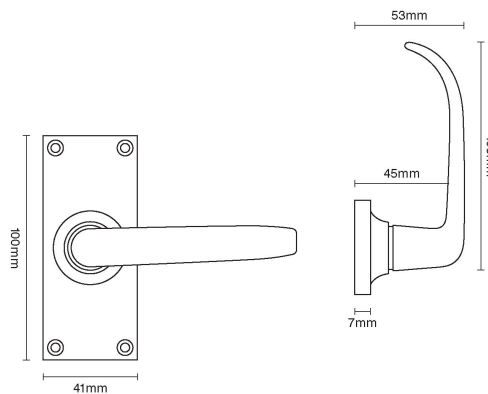

Available in all Croft finishes excluding AGD, AB, AN, AUT, DAB, DAN, DBMA, DORB, IBMA, IBUL, LAB, MBK, ORB, PRL, PB, PBUL, CP, PN, SB, SBUL, SC, SN, SMK, ZB,