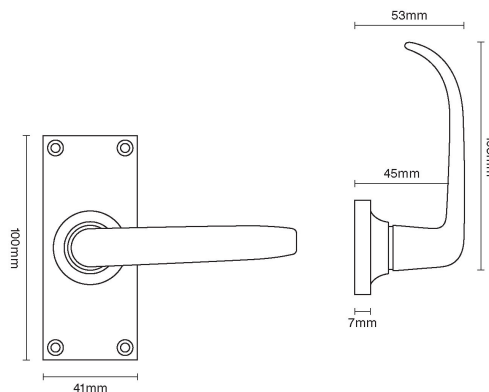

Available in all Croft finishes excluding AGD, AB, AN, AUT, DAB, DAN, DBMA, DORB, IBMA, IBUL, LAB, MBK, ORB, PRL, PB, PBUL, CP, PN, SB, SBUL, SC, SN, SMK, ZB,