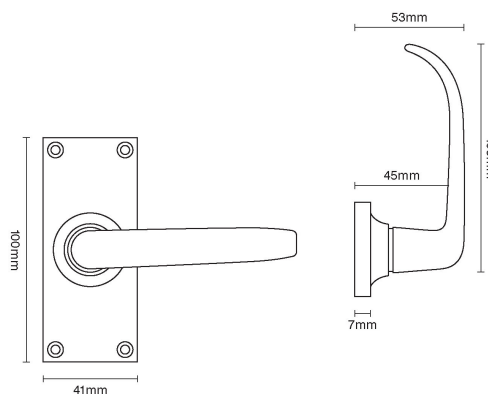

Available in all Croft finishes excluding AGD, AB, AN, AUT, DAB, DAN, DBMA, DORB, IBMA, IBUL, LAB, MBK, ORB, PRL, PB, PBUL, CP, PN, SB, SBUL, SC, SN, SMK, ZB,