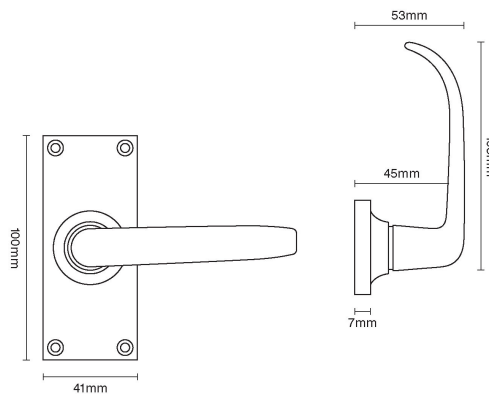

Available in all Croft finishes excluding AGD, AB, AN, AUT, DAB, DAN, DBMA, DORB, IBMA, IBUL, LAB, MBK, ORB, PRL, PB, PBUL, CP, PN, SB, SBUL, SC, SN, SMK, ZB,