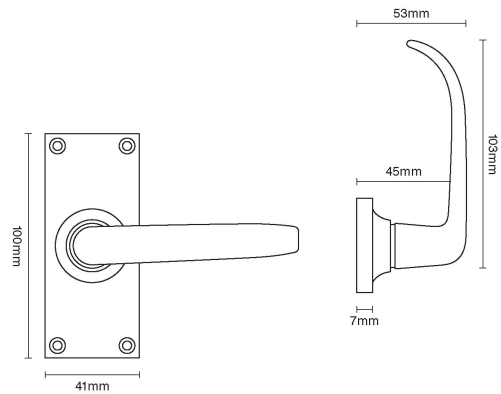

Available in all Croft finishes excluding AGD, AB, AN, AUT, DAB, DAN, DBMA, DORB, IBMA, IBUL, LAB, MBK, ORB, PRL, PB, PBUL, CP, PN, SB, SBUL, SC, SN, SMK, ZB, DEB, EB, CN, DCN, MCN,