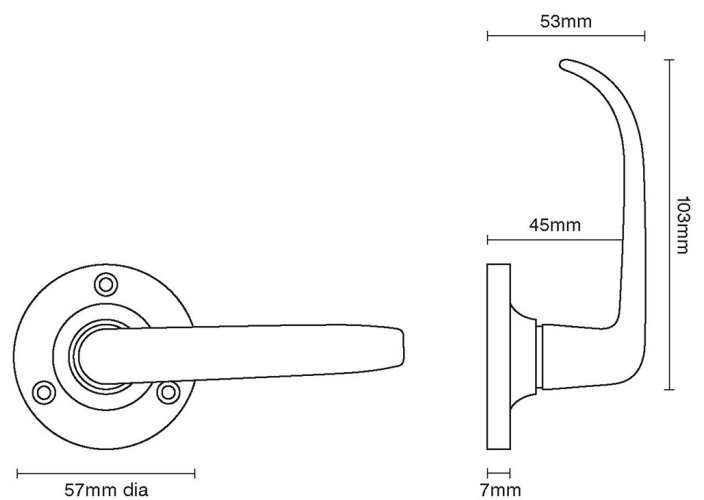

Available in all Croft finishes excluding AGD, AB, AN, AUT, DAB, DAN, DBMA, DORB, IBMA, IBUL, LAB, MBK, ORB, PRL, PB, PBUL, CP, PN, SB, SBUL, SC, SN, SMK, ZB,