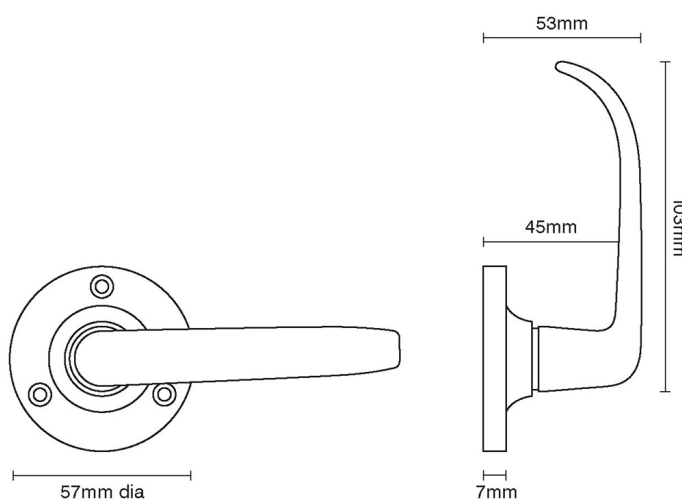

Available in all Croft finishes excluding AGD, AB, AN, AUT, DAB, DAN, DBMA, DORB, IBMA, IBUL, LAB, MBK, ORB, PRL, PB, PBUL, CP, PN, SB, SBUL, SC, SN, SMK, ZB,