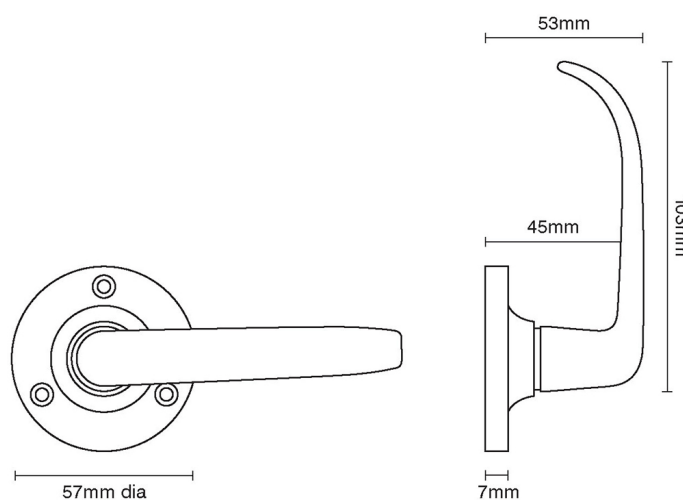

Available in all Croft finishes excluding AGD, AB, AN, AUT, DAB, DAN, DBMA, DORB, IBMA, IBUL, LAB, MBK, ORB, PRL, PB, PBUL, CP, PN, SB, SBUL, SC, SN, SMK, ZB,