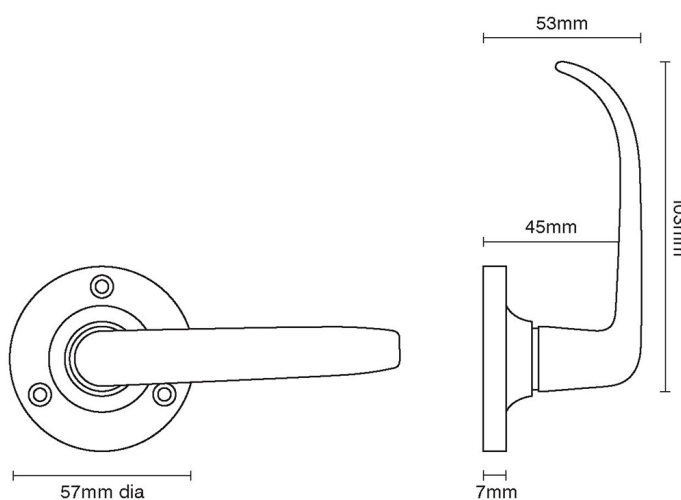

Available in all Croft finishes excluding AGD, AB, AN, AUT, DAB, DAN, DBMA, DORB, IBMA, IBUL, LAB, MBK, ORB, PRL, PB, PBUL, CP, PN, SB, SBUL, SC, SN, SMK, ZB, DEB, EB, CN, DCN, MCN,