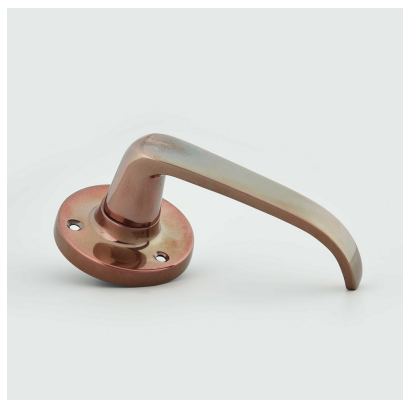

CROFT

Product Code: 1746R

Product Name: Stafford Lever On Round Rose

Description: Crafted from Cast Bronze. Available in our Real Bronze, Tudor Bronze, or Polished Bronze Unlacquered finishes.

Shown here in our Real Bronze finish.

Product Information

Crafted from Cast Bronze. Available in our Real Bronze, Tudor Bronze, or Polished Bronze Unlacquered finishes.

Available in all Croft finishes excluding AGD, AB, AN, AUT, DAB, DAN, DBMA, DORB, IBMA, IBUL, LAB, MBK, ORB, PRL, PB, PBUL, CP, PN, SB, SBUL, SC, SN, SMK, ZB,