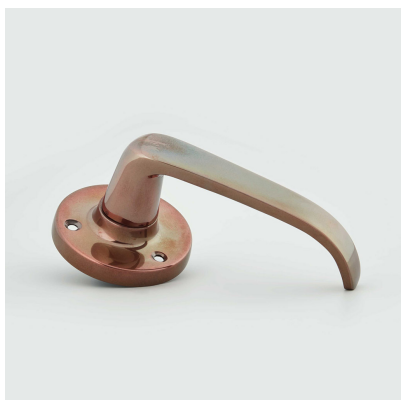

# CROFT

**Product Code:** 1746R

**Product Name:** Stafford Lever On Round Rose

**Description:** Crafted from Cast Bronze. Available in our Real Bronze, Tudor Bronze, or Polished Bronze Unlacquered finishes.

Shown here in our Real Bronze finish.