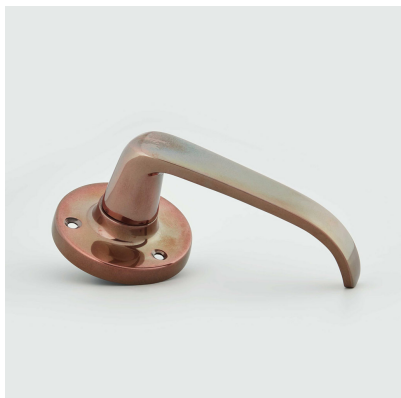

CROFT

Product Code: 1746R

Product Name: Stafford Lever On Round Rose

Description: Crafted from Cast Bronze. Available in our Real Bronze, Tudor Bronze, or Polished Bronze Unlacquered finishes.

Shown here in our Real Bronze finish.

Product Information

Crafted from Cast Bronze. Available in our Real Bronze, Tudor Bronze, or Polished Bronze Unlacquered finishes.

Available in all Croft finishes excluding AGD, AB, AN, AUT, DAB, DAN, DBMA, DORB, IBMA, IBUL, LAB, MBK, ORB, PRL, PB, PBUL, CP, PN, SB, SBUL, SC, SN, SMK, ZB,