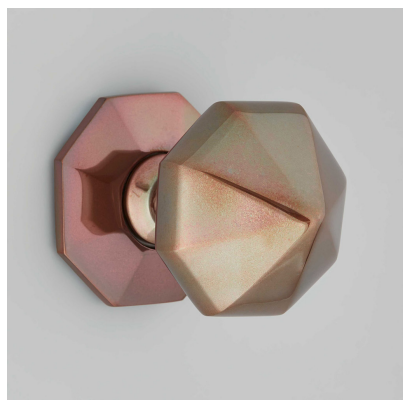

CROFT

Product Code: 1751C-2.1/2"

Product Name: Octagonal Centre Door Knob

Description: Crafted from Cast Bronze. Available in our Real Bronze, Tudor Bronze, or Polished Bronze Unlacquered finishes.

Shown here in our Real Bronze finish.

Product Information

Supplied with 1 No M12 X 100mm thread and 1 No M12 Dome Nut

Available in all Croft finishes excluding AGD, AB, AN, AUT, DAB, DAN, DBMA, DORB, IBMA, IBUL, LAB, MBK, ORB, PRL, PB, PBUL, CP, PN, SB, SBUL, SC, SN, SMK, ZB,