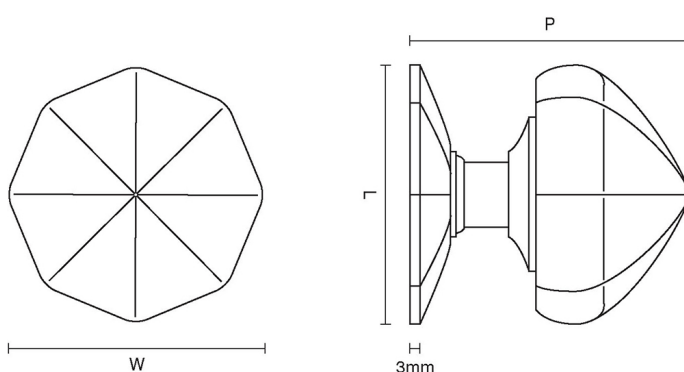

CROFT

Product Code: 1751C-2.1/2"

Product Name: Octagonal Centre Door Knob

Description: Crafted from Cast Bronze. Available in our Real Bronze, Tudor Bronze, or Polished Bronze Unlacquered finishes.

Shown here in our Real Bronze finish.

Product Information

Supplied with 1 No M12 X 100mm thread and 1 No M12 Dome Nut

Available in all Croft finishes excluding AGD, AB, AN, AUT, DAB, DAN, DBMA, DORB, IBMA, IBUL, LAB, MBK, ORB, PRL, PB, PBUL, CP, PN, SB, SBUL, SC, SN, SMK, ZB, DEB, EB, CN, DCN, MCN,