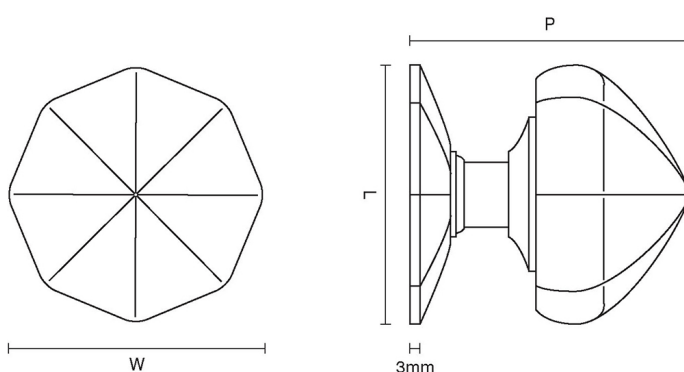

CROFT

Product Code: 1751C-2.1/2"

Product Name: Octagonal Centre Door Knob

Description: Crafted from Cast Bronze. Available in our Real Bronze, Tudor Bronze, or Polished Bronze Unlacquered finishes.

Shown here in our Real Bronze finish.

Product Information

Supplied with 1 No M12 X 100mm thread and 1 No M12 Dome Nut

Available in all Croft finishes excluding AGD, AB, AN, AUT, DAB, DAN, DBMA, DORB, IBMA, IBUL, LAB, MBK, ORB, PRL, PB, PBUL, CP, PN, SB, SBUL, SC, SN, SMK, ZB,