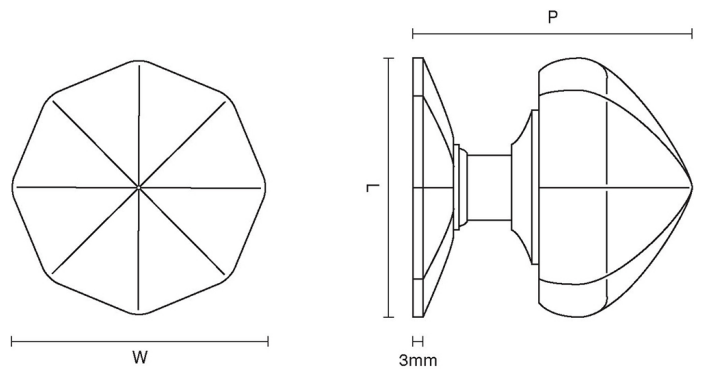

CROFT

Product Code: 1751C-2.1/2"

Product Name: Octagonal Centre Door Knob

Description: Crafted from Cast Bronze. Available in our Real Bronze, Tudor Bronze, or Polished Bronze Unlacquered finishes.

Shown here in our Real Bronze finish.

Product Information

Supplied with 1 No M12 X 100mm thread and 1 No M12 Dome Nut

Available in all Croft finishes excluding AGD, AB, AN, AUT, DAB, DAN, DBMA, DORB, IBMA, IBUL, LAB, MBK, ORB, PRL, PB, PBUL, CP, PN, SB, SBUL, SC, SN, SMK, ZB,