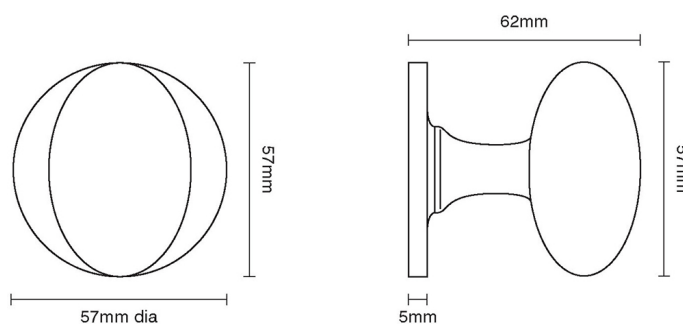

Available in all Croft finishes excluding AGD, AB, AN, AUT, DAB, DAN, DBMA, DORB, IBMA, IBUL, LAB, MBK, ORB, PRL, PB, PBUL, CP, PN, SB, SBUL, SC, SN, SMK, ZB,