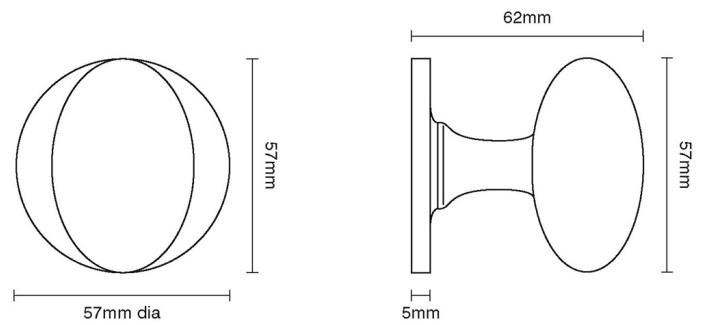

Available in all Croft finishes excluding AGD, AB, AN, AUT, DAB, DAN, DBMA, DORB, IBMA, IBUL, LAB, MBK, ORB, PRL, PB, PBUL, CP, PN, SB, SBUL, SC, SN, SMK, ZB, DEB, EB, CN, DCN, MCN,