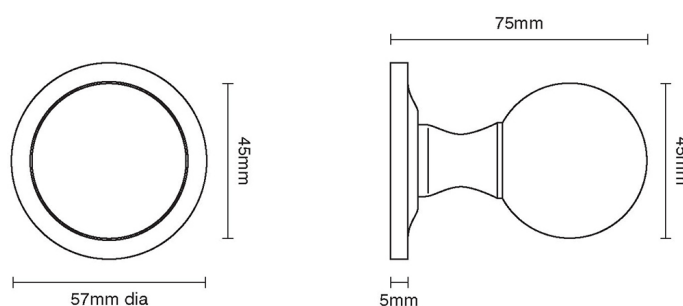

Available in all Croft finishes excluding AGD, AB, AN, AUT, DAB, DAN, DBMA, DORB, IBMA, IBUL, LAB, MBK, ORB, PRL, PB, PBUL, CP, PN, SB, SBUL, SC, SN, SMK, ZB,