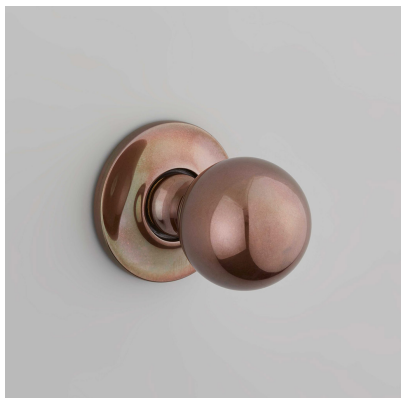

CROFT

Product Code: 1756COV57A

Product Name: Ball Knob on Covered Rose

Description: Crafted from Cast Bronze. Available in our Real Bronze, Tudor Bronze, or Polished Bronze Unlacquered finishes.

Shown here in our Real Bronze finish.

Product Information

Crafted from Cast Bronze. Available in our Real Bronze, Tudor Bronze, or Polished Bronze Unlacquered finishes.

Available in all Croft finishes excluding AGD, AB, AN, AUT, DAB, DAN, DBMA, DORB, IBMA, IBUL, LAB, MBK, ORB, PRL, PB, PBUL, CP, PN, SB, SBUL, SC, SN, SMK, ZB, DEB, EB, CN, DCN, MCN,