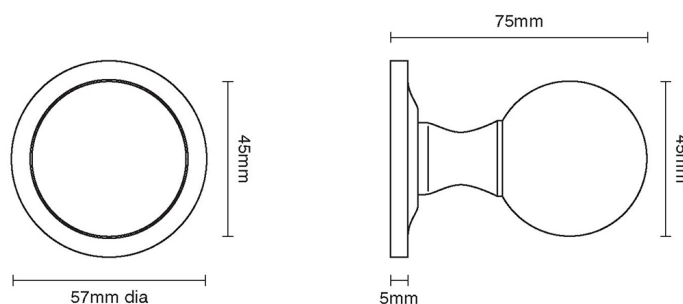

Available in all Croft finishes excluding AGD, AB, AN, AUT, DAB, DAN, DBMA, DORB, IBMA, IBUL, LAB, MBK, ORB, PRL, PB, PBUL, CP, PN, SB, SBUL, SC, SN, SMK, ZB,