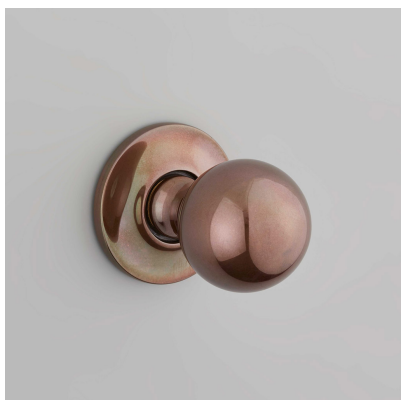

CROFT

Product Code: 1756COV57A

Product Name: Ball Knob on Covered Rose

Description: Crafted from Cast Bronze. Available in our Real Bronze, Tudor Bronze, or Polished Bronze Unlacquered finishes.

Shown here in our Real Bronze finish.

Product Information

Crafted from Cast Bronze. Available in our Real Bronze, Tudor Bronze, or Polished Bronze Unlacquered finishes.

Available in all Croft finishes excluding AGD, AB, AN, AUT, DAB, DAN, DBMA, DORB, IBMA, IBUL, LAB, MBK, ORB, PRL, PB, PBUL, CP, PN, SB, SBUL, SC, SN, SMK, ZB,