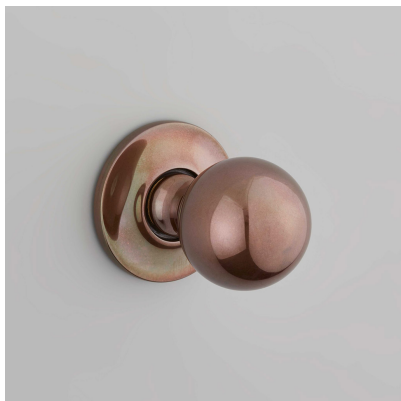

CROFT

Product Code: 1756COV57A

Product Name: Ball Knob on Covered Rose

Description: Crafted from Cast Bronze. Available in our Real Bronze, Tudor Bronze, or Polished Bronze Unlacquered finishes.

Shown here in our Real Bronze finish.

Product Information

Crafted from Cast Bronze. Available in our Real Bronze, Tudor Bronze, or Polished Bronze Unlacquered finishes.

Available in all Croft finishes excluding AGD, AB, AN, AUT, DAB, DAN, DBMA, DORB, IBMA, IBUL, LAB, MBK, ORB, PRL, PB, PBUL, CP, PN, SB, SBUL, SC, SN, SMK, ZB,