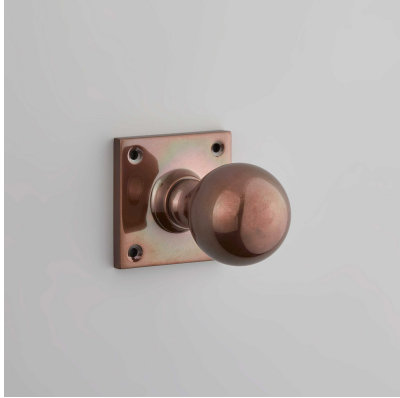

# CROFT

**Product Code:** 1756SQ

**Product Name:** Ball Knob on Square Rose

**Description:** Crafted from Cast Bronze. Available in our Real Bronze, Tudor Bronze, or Polished Bronze Unlacquered finishes.

Shown here in our Real Bronze finish.