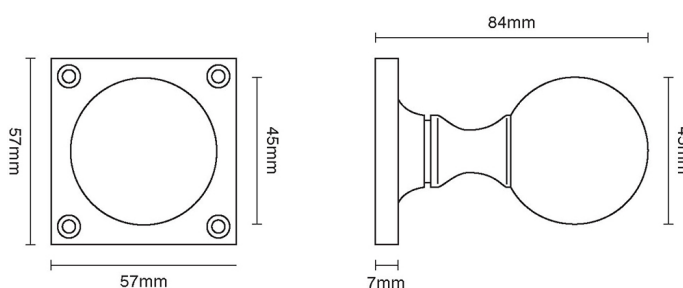

Available in all Croft finishes excluding AGD, AB, AN, AUT, DAB, DAN, DBMA, DORB, IBMA, IBUL, LAB, MBK, ORB, PRL, PB, PBUL, CP, PN, SB, SBUL, SC, SN, SMK, ZB,