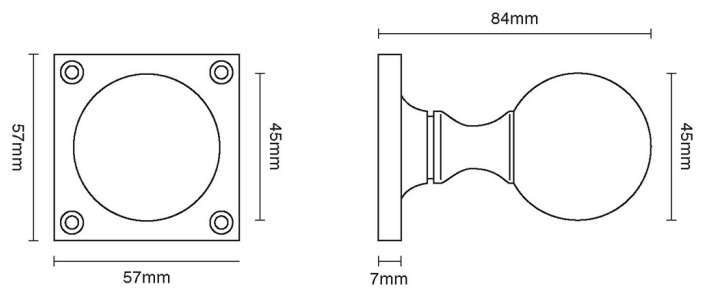

Available in all Croft finishes excluding AGD, AB, AN, AUT, DAB, DAN, DBMA, DORB, IBMA, IBUL, LAB, MBK, ORB, PRL, PB, PBUL, CP, PN, SB, SBUL, SC, SN, SMK, ZB,