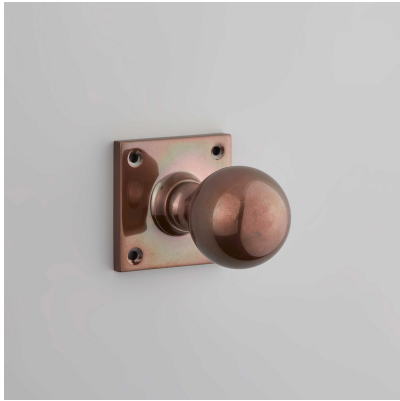

# CROFT

**Product Code:** 1756SQ

**Product Name:** Ball Knob on Square Rose

**Description:** Crafted from Cast Bronze. Available in our Real Bronze, Tudor Bronze, or Polished Bronze Unlacquered finishes.

Shown here in our Real Bronze finish.