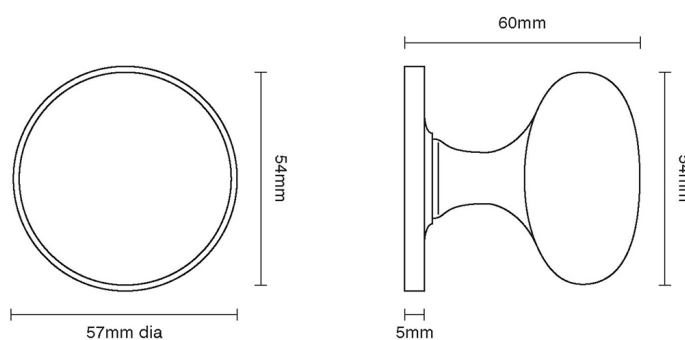

Available in all Croft finishes excluding AGD, AB, AN, AUT, DAB, DAN, DBMA, DORB, IBMA, IBUL, LAB, MBK, ORB, PRL, PB, PBUL, CP, PN, SB, SBUL, SC, SN, SMK, ZB,