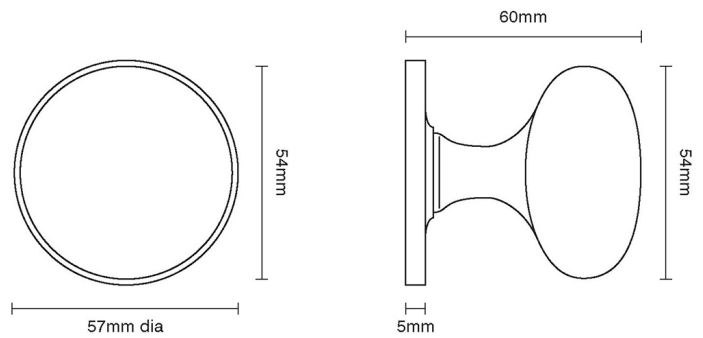

Available in all Croft finishes excluding AGD, AB, AN, AUT, DAB, DAN, DBMA, DORB, IBMA, IBUL, LAB, MBK, ORB, PRL, PB, PBUL, CP, PN, SB, SBUL, SC, SN, SMK, ZB,