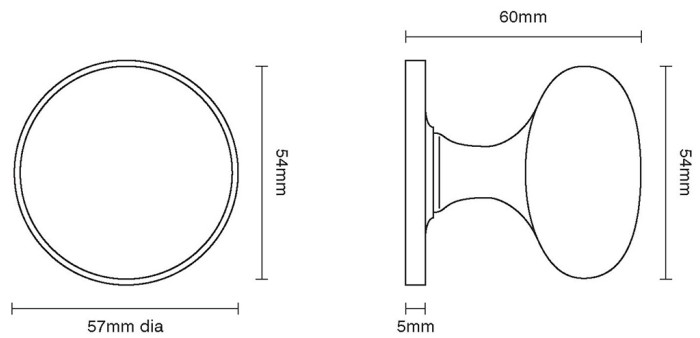

Available in all Croft finishes excluding AGD, AB, AN, AUT, DAB, DAN, DBMA, DORB, IBMA, IBUL, LAB, MBK, ORB, PRL, PB, PBUL, CP, PN, SB, SBUL, SC, SN, SMK, ZB,