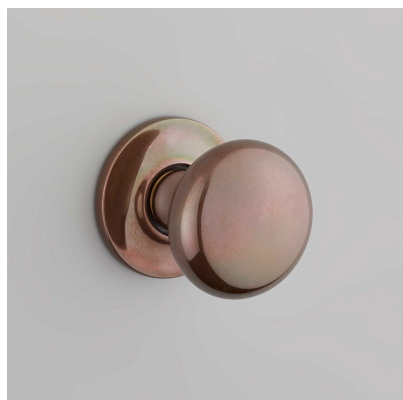

# CROFT

**Product Code:** 1757COV57A

**Product Name:** Cushion Door Knob on Covered Rose

**Description:** Crafted from Cast Bronze. Available in our Real Bronze, Tudor Bronze, or Polished Bronze Unlacquered finishes.

Shown here in our Real Bronze finish.

## Product Information

Crafted from Cast Bronze. Available in our Real Bronze, Tudor Bronze, or Polished Bronze Unlacquered finishes.

Available in all Croft finishes excluding AGD, AB, AN, AUT, DAB, DAN, DBMA, DORB, IBMA, IBUL, LAB, MBK, ORB, PRL, PB, PBUL, CP, PN, SB, SBUL, SC, SN, SMK, ZB, DEB, EB, CN, DCN, MCN,