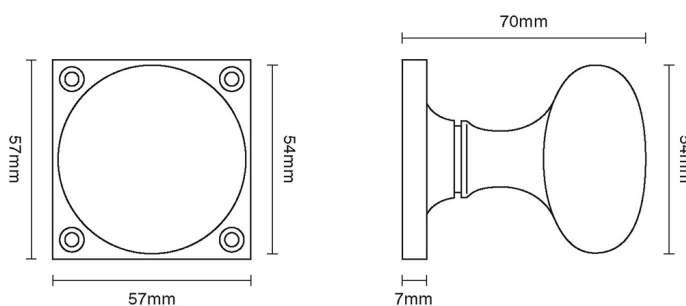

Available in all Croft finishes excluding AGD, AB, AN, AUT, DAB, DAN, DBMA, DORB, IBMA, IBUL, LAB, MBK, ORB, PRL, PB, PBUL, CP, PN, SB, SBUL, SC, SN, SMK, ZB,