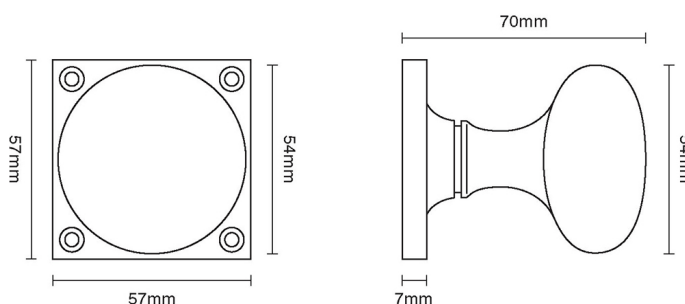

Available in all Croft finishes excluding AGD, AB, AN, AUT, DAB, DAN, DBMA, DORB, IBMA, IBUL, LAB, MBK, ORB, PRL, PB, PBUL, CP, PN, SB, SBUL, SC, SN, SMK, ZB,