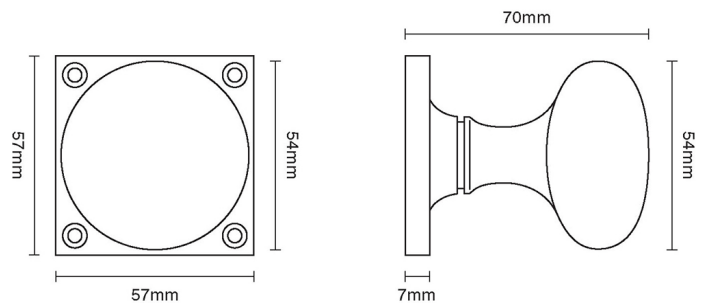

Available in all Croft finishes excluding AGD, AB, AN, AUT, DAB, DAN, DBMA, DORB, IBMA, IBUL, LAB, MBK, ORB, PRL, PB, PBUL, CP, PN, SB, SBUL, SC, SN, SMK, ZB, DEB, EB, CN, DCN, MCN,