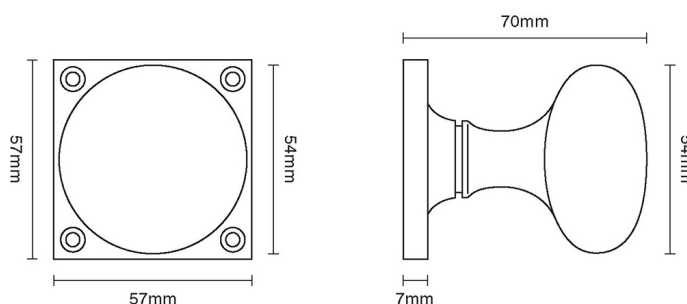

Available in all Croft finishes excluding AGD, AB, AN, AUT, DAB, DAN, DBMA, DORB, IBMA, IBUL, LAB, MBK, ORB, PRL, PB, PBUL, CP, PN, SB, SBUL, SC, SN, SMK, ZB,