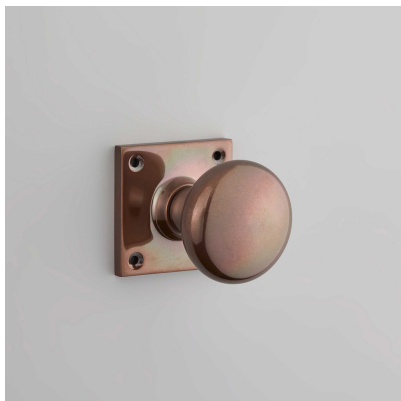

# CROFT

**Product Code:** 1757SQ

**Product Name:** Cushion Door Knob on Square Rose

**Description:** Crafted from Cast Bronze. Available in our Real Bronze, Tudor Bronze, and Polished Bronze Unlacquered finishes.

Shown here in our Real Bronze finish.