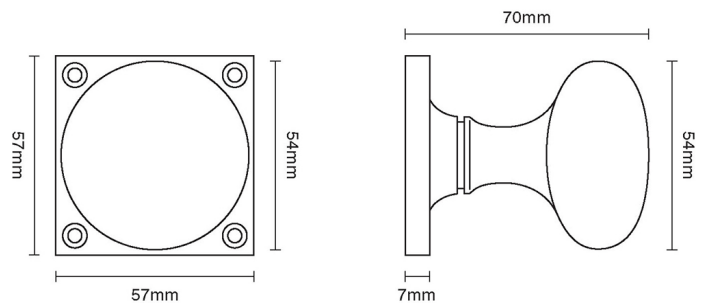

Available in all Croft finishes excluding AGD, AB, AN, AUT, DAB, DAN, DBMA, DORB, IBMA, IBUL, LAB, MBK, ORB, PRL, PB, PBUL, CP, PN, SB, SBUL, SC, SN, SMK, ZB,