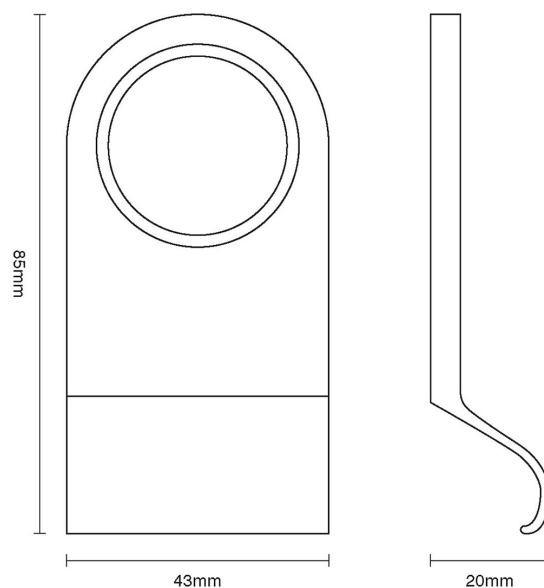

Available in all Croft finishes excluding AGD, AB, AN, AUT, DAB, DAN, DBMA, DORB, IBMA, IBUL, LAB, MBK, ORB, PRL, PB, PBUL, CP, PN, SB, SBUL, SC, SN, SMK, ZB,