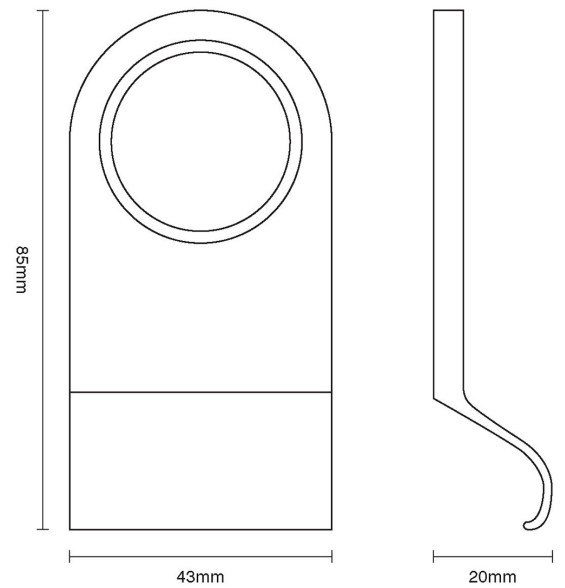

Available in all Croft finishes excluding AGD, AB, AN, AUT, DAB, DAN, DBMA, DORB, IBMA, IBUL, LAB, MBK, ORB, PRL, PB, PBUL, CP, PN, SB, SBUL, SC, SN, SMK, ZB, DEB, EB, CN, DCN, MCN,