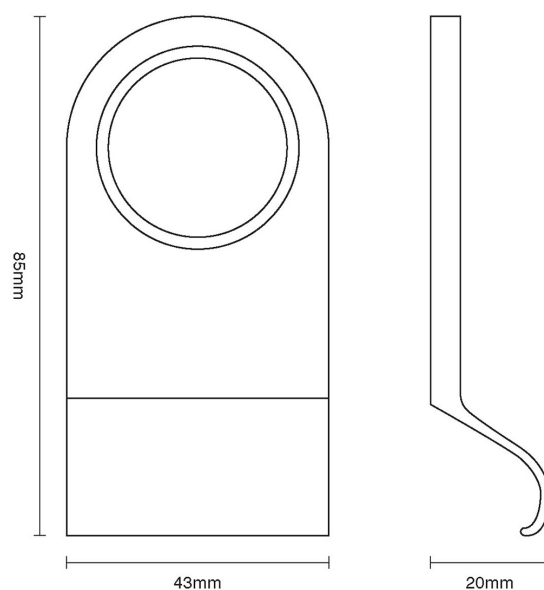

Available in all Croft finishes excluding AGD, AB, AN, AUT, DAB, DAN, DBMA, DORB, IBMA, IBUL, LAB, MBK, ORB, PRL, PB, PBUL, CP, PN, SB, SBUL, SC, SN, SMK, ZB,