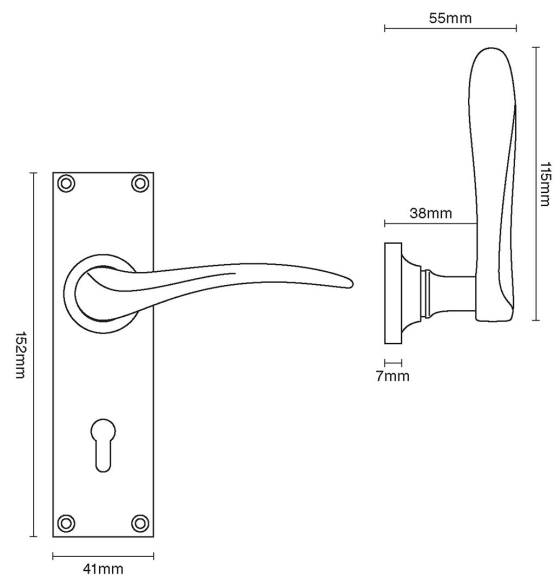

CROFT

Product Code: 1810L

Product Name: Codsall Lever Latch Door Handle

Description: Crafted from Cast Bronze. Available in our Real Bronze, Tudor Bronze, and Polished Bronze Unlacquered finishes.

Shown here in our Real Bronze finish.

Product Information

1810 lock version shown in drawing. 1810L latch version does not feature keyhole.

Available in all Croft finishes excluding AGD, AB, AN, AUT, DAB, DAN, DBMA, DORB, IBMA, IBUL, LAB, MBK, ORB, PRL, PB, PBUL, CP, PN, SB, SBUL, SC, SN, SMK, ZB,