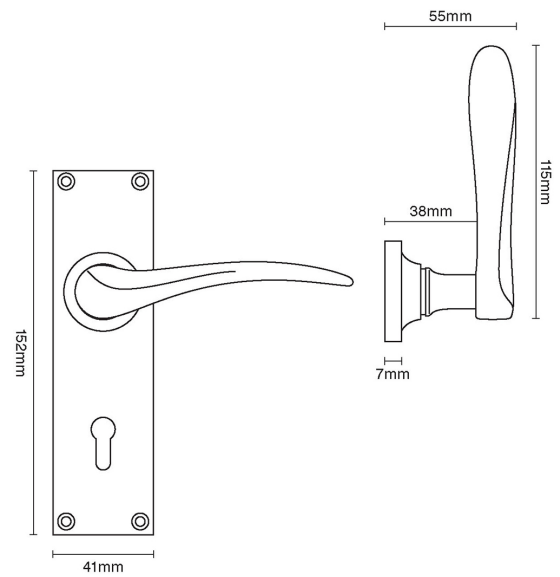

Available in all Croft finishes excluding AGD, AB, AN, AUT, DAB, DAN, DBMA, DORB, IBMA, IBUL, LAB, MBK, ORB, PRL, PB, PBUL, CP, PN, SB, SBUL, SC, SN, SMK, ZB,