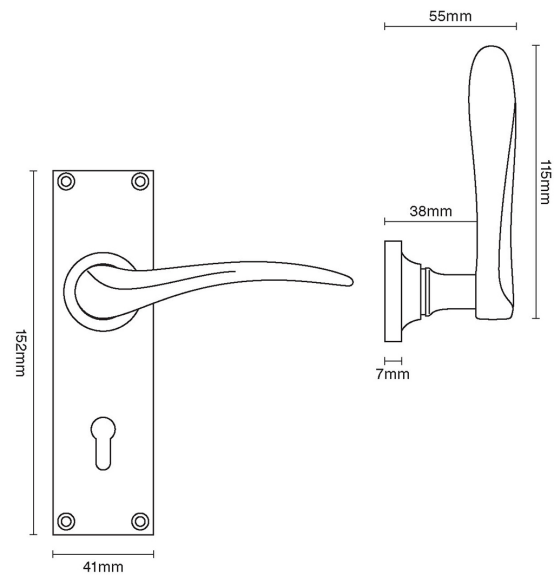

# CROFT

**Product Code:** 1810L

**Product Name:** Codsall Lever Latch Door Handle

**Description:** Crafted from Cast Bronze. Available in our Real Bronze, Tudor Bronze, and Polished Bronze Unlacquered finishes.

## Product Information

1810 lock version shown in drawing. 1810L latch version does not feature keyhole.

Available in all Croft finishes excluding AGD, AB, AN, AUT, DAB, DAN, DBMA, DORB, IBMA, IBUL, LAB, MBK, ORB, PRL, PB, PBUL, CP, PN, SB, SBUL, SC, SN, SMK, ZB,