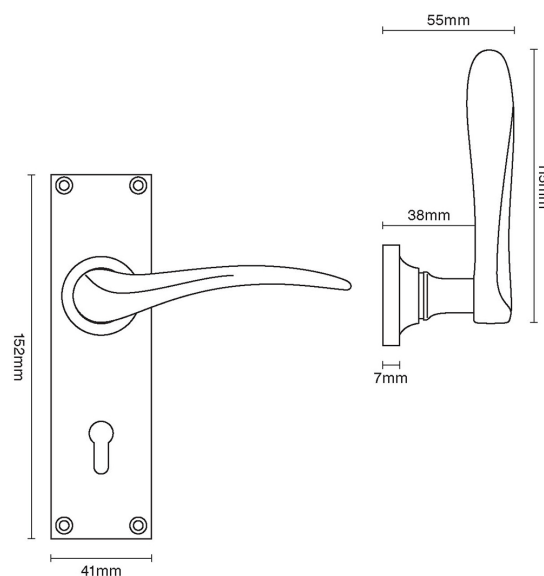

CROFT

Product Code: 1810L

Product Name: Codsall Lever Latch Door Handle

Description: Crafted from Cast Bronze. Available in our Real Bronze, Tudor Bronze, and Polished Bronze Unlacquered finishes.

Shown here in our Real Bronze finish.

Product Information

1810 lock version shown in drawing. 1810L latch version does not feature keyhole.

Available in all Croft finishes excluding AGD, AB, AN, AUT, DAB, DAN, DBMA, DORB, IBMA, IBUL, LAB, MBK, ORB, PRL, PB, PBUL, CP, PN, SB, SBUL, SC, SN, SMK, ZB, DEB, EB, CN, DCN, MCN,