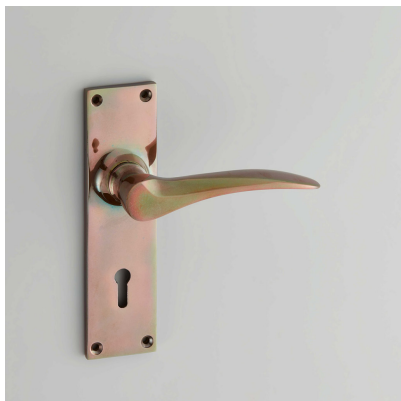

# CROFT

**Product Code:** 1810

**Product Name:** Codsall Door Handle

**Description:** Crafted from Cast Bronze. Available in our Real Bronze, Tudor Bronze, and Polished Bronze Unlacquered finishes.

Shown here in our Real Bronze finish.

## Product Information

Crafted from Cast Bronze. Available in our Real Bronze, Tudor Bronze, and Polished Bronze Unlacquered finishes.

Available in all Croft finishes excluding AGD, AB, AN, AUT, DAB, DAN, DBMA, DORB, IBMA, IBUL, LAB, MBK, ORB, PRL, PB, PBUL, CP, PN, SB, SBUL, SC, SN, SMK, ZB,