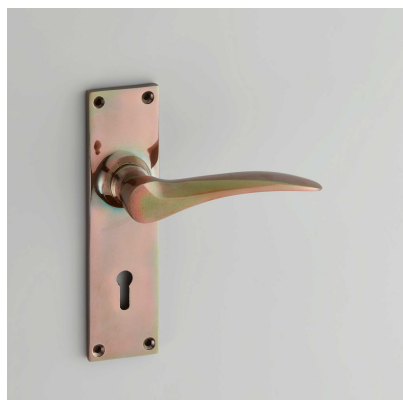

CROFT

Product Code: 1810

Product Name: Codsall Door Handle

Description: Crafted from Cast Bronze. Available in our Real Bronze, Tudor Bronze, and Polished Bronze Unlacquered finishes.

Shown here in our Real Bronze finish.

Product Information

Crafted from Cast Bronze. Available in our Real Bronze, Tudor Bronze, and Polished Bronze Unlacquered finishes.

Available in all Croft finishes excluding AGD, AB, AN, AUT, DAB, DAN, DBMA, DORB, IBMA, IBUL, LAB, MBK, ORB, PRL, PB, PBUL, CP, PN, SB, SBUL, SC, SN, SMK, ZB, DEB, EB, CN, DCN, MCN,