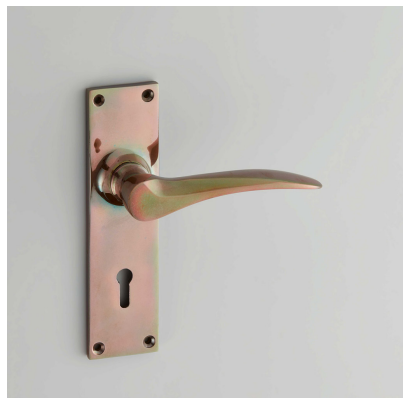

CROFT

Product Code: 1810

Product Name: Codsall Door Handle

Description: Crafted from Cast Bronze. Available in our Real Bronze, Tudor Bronze, and Polished Bronze Unlacquered finishes.

Shown here in our Real Bronze finish.

Product Information

Crafted from Cast Bronze. Available in our Real Bronze, Tudor Bronze, and Polished Bronze Unlacquered finishes.

Available in all Croft finishes excluding AGD, AB, AN, AUT, DAB, DAN, DBMA, DORB, IBMA, IBUL, LAB, MBK, ORB, PRL, PB, PBUL, CP, PN, SB, SBUL, SC, SN, SMK, ZB,