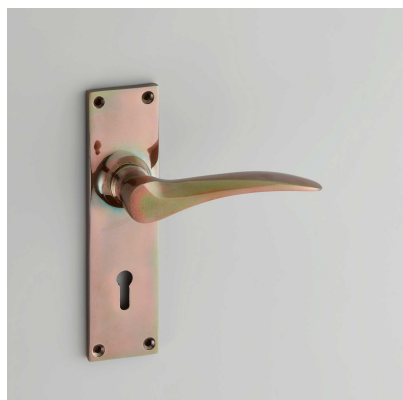

# CROFT

**Product Code:** 1810

**Product Name:** Codsall Door Handle

**Description:** Crafted from Cast Bronze. Available in our Real Bronze, Tudor Bronze, and Polished Bronze Unlacquered finishes.

Shown here in our Real Bronze finish.

## Product Information

Crafted from Cast Bronze. Available in our Real Bronze, Tudor Bronze, and Polished Bronze Unlacquered finishes.

Available in all Croft finishes excluding AGD, AB, AN, AUT, DAB, DAN, DBMA, DORB, IBMA, IBUL, LAB, MBK, ORB, PRL, PB, PBUL, CP, PN, SB, SBUL, SC, SN, SMK, ZB,