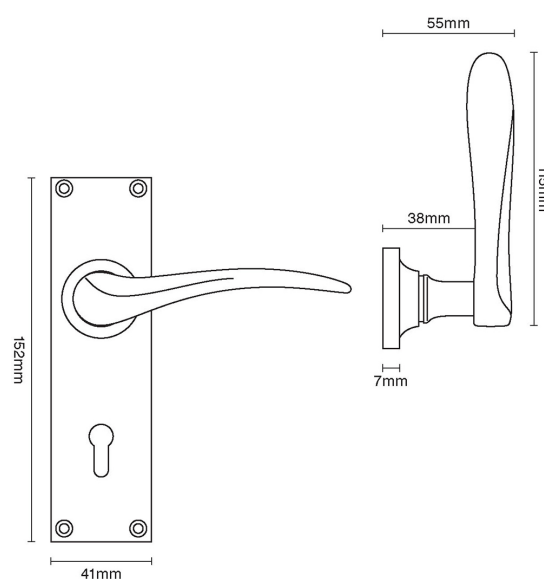

Available in all Croft finishes excluding AGD, AB, AN, AUT, DAB, DAN, DBMA, DORB, IBMA, IBUL, LAB, MBK, ORB, PRL, PB, PBUL, CP, PN, SB, SBUL, SC, SN, SMK, ZB,