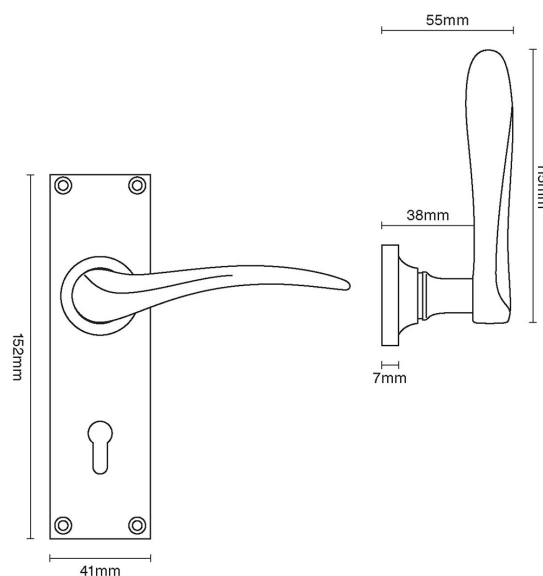

Available in all Croft finishes excluding AGD, AB, AN, AUT, DAB, DAN, DBMA, DORB, IBMA, IBUL, LAB, MBK, ORB, PRL, PB, PBUL, CP, PN, SB, SBUL, SC, SN, SMK, ZB,