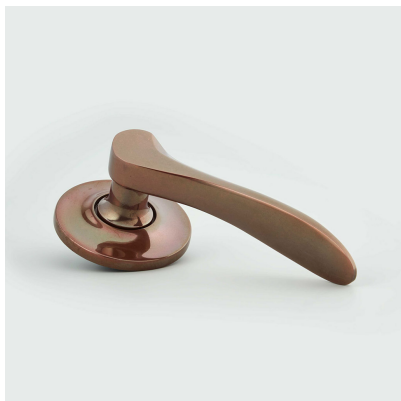

CROFT

Product Code: 1811COV57A

Product Name: Codsall Lever on Covered Rose

Description: Crafted from Cast Bronze. Available in our Real Bronze, Tudor Bronze, and Polished Bronze Unlacquered finishes.

Shown here in our Real Bronze finish.

Product Information

Crafted from Cast Bronze. Available in our Real Bronze, Tudor Bronze, and Polished Bronze Unlacquered finishes.

Available in all Croft finishes excluding AGD, AB, AN, AUT, DAB, DAN, DBMA, DORB, IBMA, IBUL, LAB, MBK, ORB, PRL, PB, PBUL, CP, PN, SB, SBUL, SC, SN, SMK, ZB,