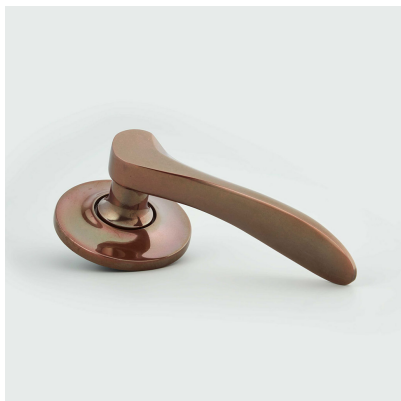

CROFT

Product Code: 1811COV57A

Product Name: Codsall Lever on Covered Rose

Description: Crafted from Cast Bronze. Available in our Real Bronze, Tudor Bronze, and Polished Bronze Unlacquered finishes.

Shown here in our Real Bronze finish.

Product Information

Crafted from Cast Bronze. Available in our Real Bronze, Tudor Bronze, and Polished Bronze Unlacquered finishes.

Available in all Croft finishes excluding AGD, AB, AN, AUT, DAB, DAN, DBMA, DORB, IBMA, IBUL, LAB, MBK, ORB, PRL, PB, PBUL, CP, PN, SB, SBUL, SC, SN, SMK, ZB, DEB, EB, CN, DCN, MCN,