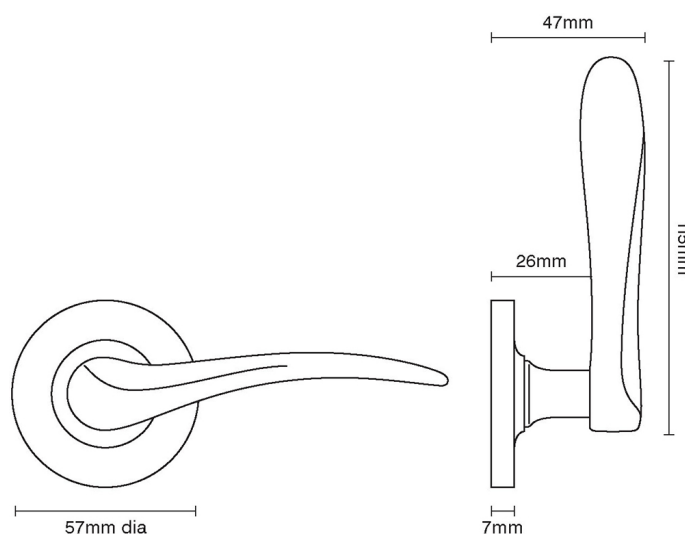

Available in all Croft finishes excluding AGD, AB, AN, AUT, DAB, DAN, DBMA, DORB, IBMA, IBUL, LAB, MBK, ORB, PRL, PB, PBUL, CP, PN, SB, SBUL, SC, SN, SMK, ZB,