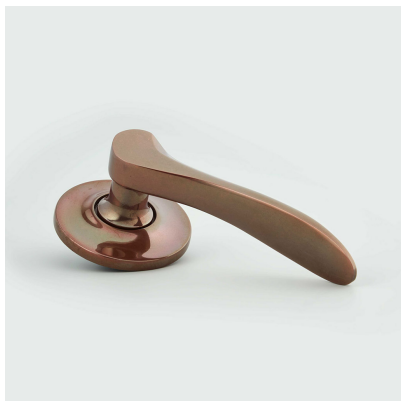

# CROFT

**Product Code:** 1811COV57A

**Product Name:** Codsall Lever on Covered Rose

**Description:** Crafted from Cast Bronze. Available in our Real Bronze, Tudor Bronze, and Polished Bronze Unlacquered finishes.

Shown here in our Real Bronze finish.