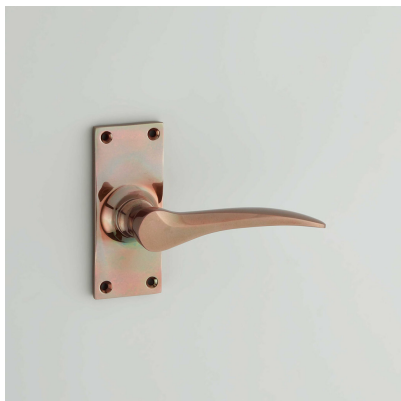

CROFT

Product Code: 1811

Product Name: Codsall Lever Latch Door Handle

Description: Crafted from Cast Bronze. Available in our Real Bronze, Tudor Bronze, and Polished Bronze Unlacquered finishes.

Shown here in our Real Bronze finish.

Product Information

Backplate measures 102mm x 41mm

Available in all Croft finishes excluding AGD, AB, AN, AUT, DAB, DAN, DBMA, DORB, IBMA, IBUL, LAB, MBK, ORB, PRL, PB, PBUL, CP, PN, SB, SBUL, SC, SN, SMK, ZB,