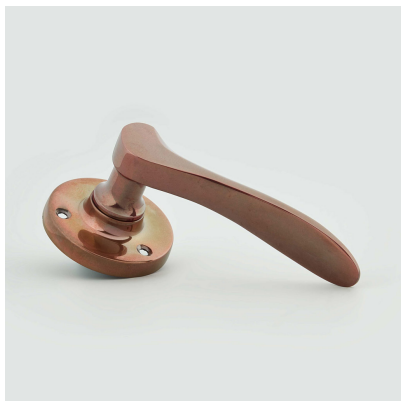

CROFT

Product Code: 1811R

Product Name: Codsall Lever On Round Rose

Description: Part of the Cast Bronze Collection

Shown here in our Real Bronze finish.

Product Information

Part of the Cast Bronze Collection

Available in all Croft finishes excluding AGD, AB, AN, AUT, DAB, DAN, DBMA, DORB, IBMA, IBUL, LAB, MBK, ORB, PRL, PB, PBUL, CP, PN, SB, SBUL, SC, SN, SMK, ZB,