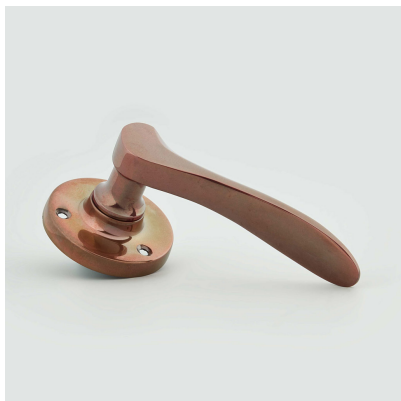

# CROFT

**Product Code:** 1811R

**Product Name:** Codsall Lever On Round Rose

**Description:** Part of the Cast Bronze Collection

Shown here in our Real Bronze finish.

## Product Information

Part of the Cast Bronze Collection

Available in all Croft finishes excluding AGD, AB, AN, AUT, DAB, DAN, DBMA, DORB, IBMA, IBUL, LAB, MBK, ORB, PRL, PB, PBUL, CP, PN, SB, SBUL, SC, SN, SMK, ZB, DEB, EB, CN, DCN, MCN,