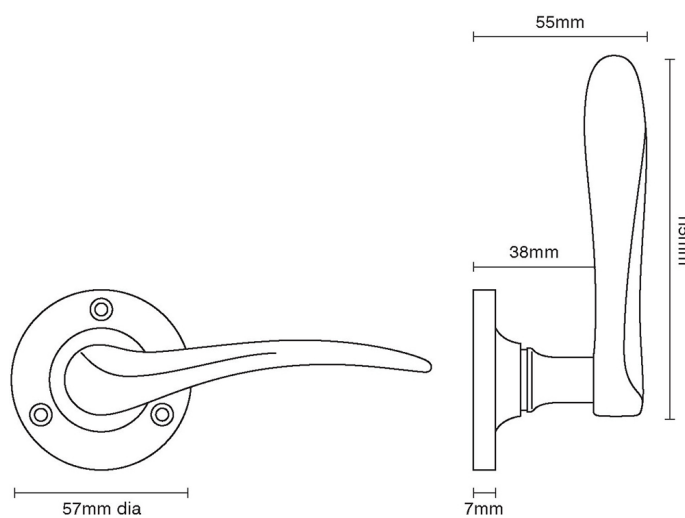

Available in all Croft finishes excluding AGD, AB, AN, AUT, DAB, DAN, DBMA, DORB, IBMA, IBUL, LAB, MBK, ORB, PRL, PB, PBUL, CP, PN, SB, SBUL, SC, SN, SMK, ZB,