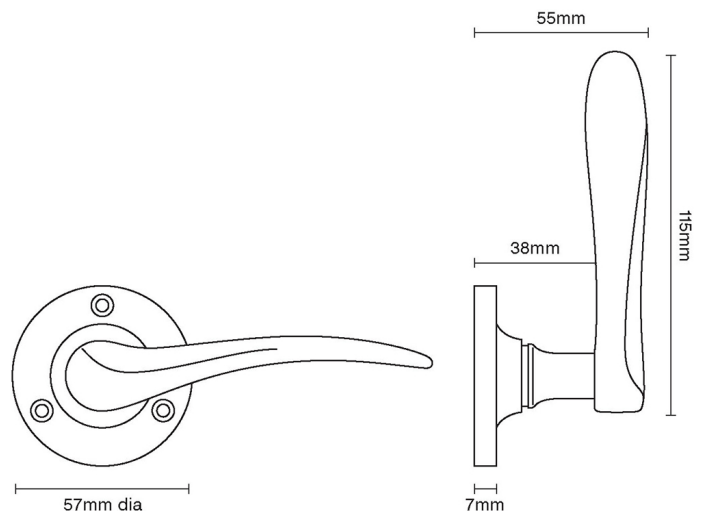

Available in all Croft finishes excluding AGD, AB, AN, AUT, DAB, DAN, DBMA, DORB, IBMA, IBUL, LAB, MBK, ORB, PRL, PB, PBUL, CP, PN, SB, SBUL, SC, SN, SMK, ZB,