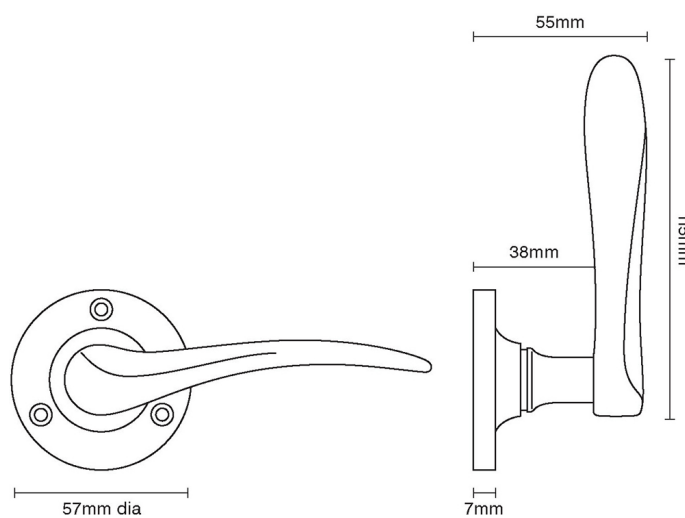

CROFT

Product Code: 1811R

Product Name: Codsall Lever On Round Rose

Description: Part of the Cast Bronze Collection

Shown here in our Real Bronze finish.

Product Information

Part of the Cast Bronze Collection