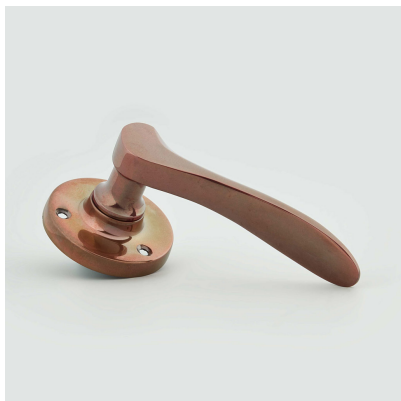

# CROFT

**Product Code:** 1811R

**Product Name:** Codsall Lever On Round Rose

**Description:** Part of the Cast Bronze Collection

Shown here in our Real Bronze finish.

## Product Information

Part of the Cast Bronze Collection

Available in all Croft finishes excluding AGD, AB, AN, AUT, DAB, DAN, DBMA, DORB, IBMA, IBUL, LAB, MBK, ORB, PRL, PB, PBUL, CP, PN, SB, SBUL, SC, SN, SMK, ZB,