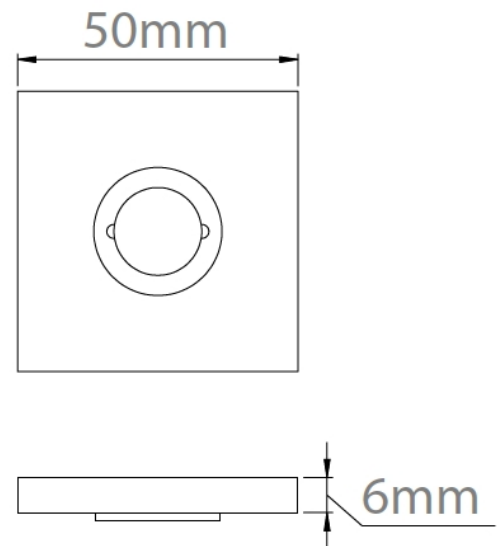

Available in all Croft finishes excluding RBMA, TB,