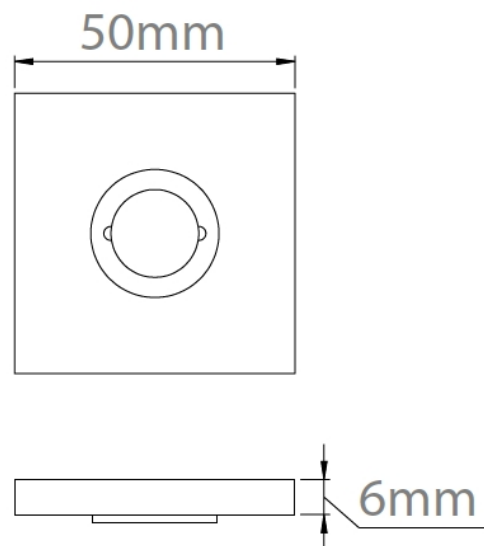

Available in all Croft finishes excluding RBMA, TB,