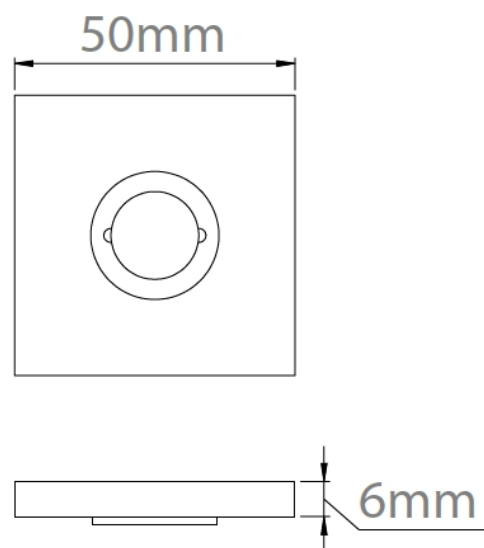

Available in all Croft finishes excluding RBMA, TB,