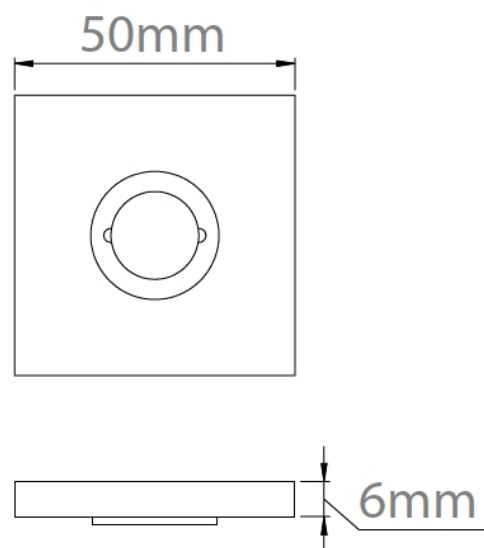

Available in all Croft finishes excluding DORB, IBMA, IBUL, MBK, ORB, RBMA, TB,