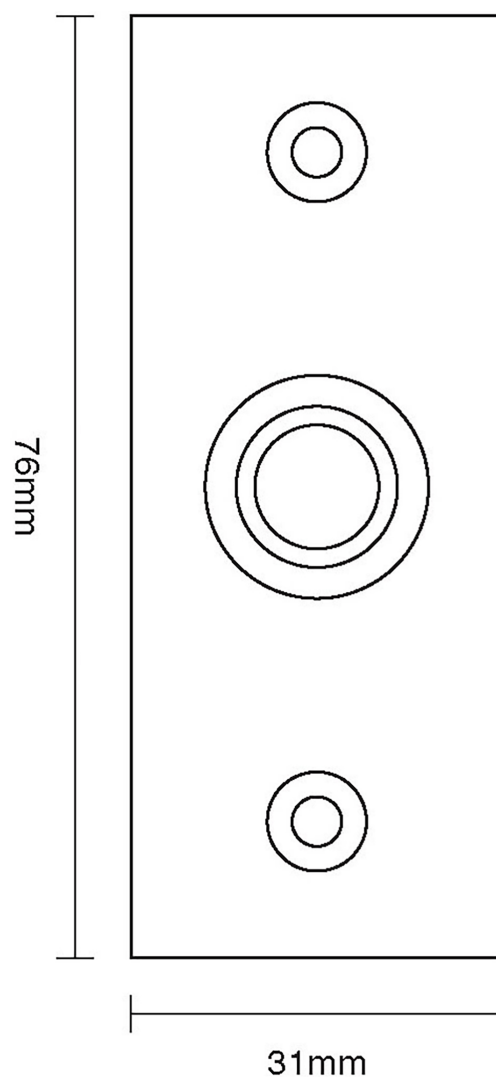

Available in all Croft finishes excluding AGD, AB, AN, AUT, DAB, DAN, DBMA, DORB, IBMA, IBUL, LAB, MBK, ORB, PRL, PB, PBUL, CP, PN, SB, SBUL, SC, SN, SMK, ZB,