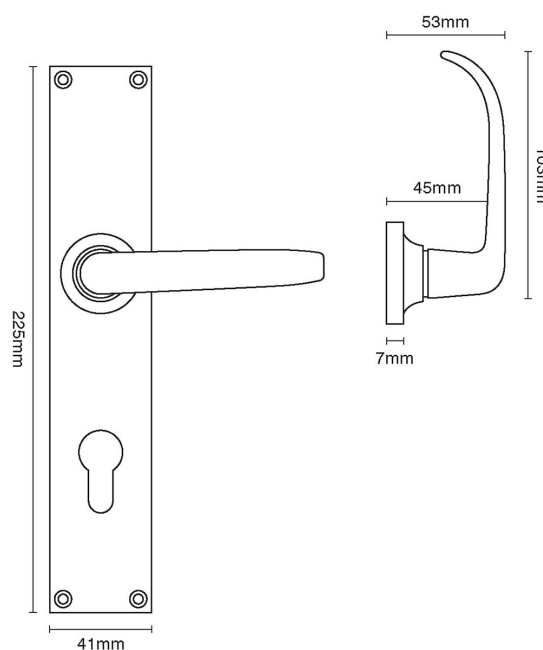

CROFT

Product Code: 2101E

Product Name: Stafford Multipoint Door Handle on Classic Backplate

Description: Crafted from Cast Bronze. Available in our Real Bronze, Tudor Bronze, and Polished Bronze Unlacquered finishes.

Shown here in our Real Bronze finish.

Product Information

- 92mm euro profile centres, other centres can be made to special order.
- Unsprung
- Available Bolt fix (204mm centres) or face fix.

Available in all Croft finishes excluding AGD, AB, AN, AUT, DAB, DAN, DBMA, DORB, IBMA, IBUL, LAB, MBK, ORB, PRL, PB, PBUL, CP, PN, SB, SBUL, SC, SN, SMK, ZB, DEB, EB, CN, DCN, MCN,