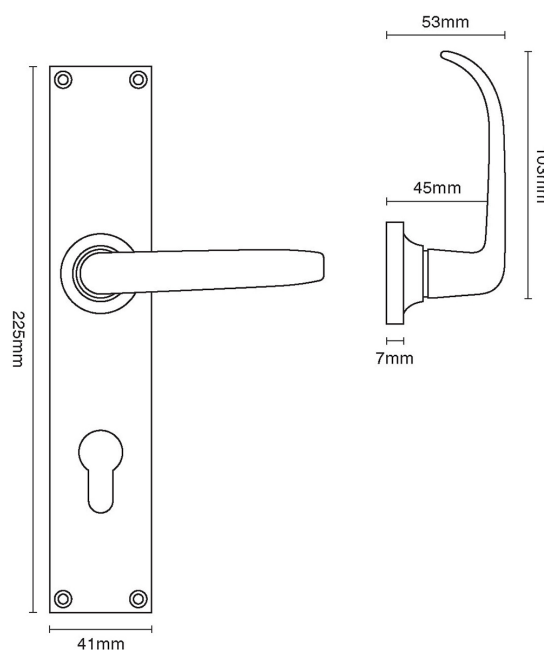

CROFT

Product Code: 2101E

Product Name: Stafford Multipoint Door Handle on Classic Backplate

Description: Crafted from Cast Bronze. Available in our Real Bronze, Tudor Bronze, and Polished Bronze Unlacquered finishes.

Shown here in our Real Bronze finish.

Product Information

- 92mm euro profile centres, other centres can be made to special order.
- Unsprung
- Available Bolt fix (204mm centres) or face fix.

Available in all Croft finishes excluding AGD, AB, AN, AUT, DAB, DAN, DBMA, DORB, IBMA, IBUL, LAB, MBK, ORB, PRL, PB, PBUL, CP, PN, SB, SBUL, SC, SN, SMK, ZB,