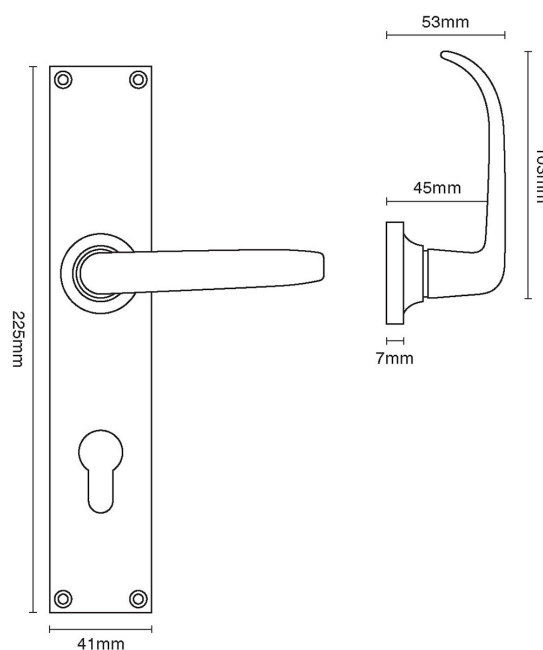

# CROFT

**Product Code:** 2101E

**Product Name:** Stafford Multipoint Door Handle on Classic Backplate

**Description:** Crafted from Cast Bronze. Available in our Real Bronze, Tudor Bronze, and Polished Bronze Unlacquered finishes.

## Product Information

- 92mm euro profile centres, other centres can be made to special order.
- Unsprung
- Available Bolt fix (204mm centres) or face fix.

Available in all Croft finishes excluding AGD, AB, AN, AUT, DAB, DAN, DBMA, DORB, IBMA, IBUL, LAB, MBK, ORB, PRL, PB, PBUL, CP, PN, SB, SBUL, SC, SN, SMK, ZB,