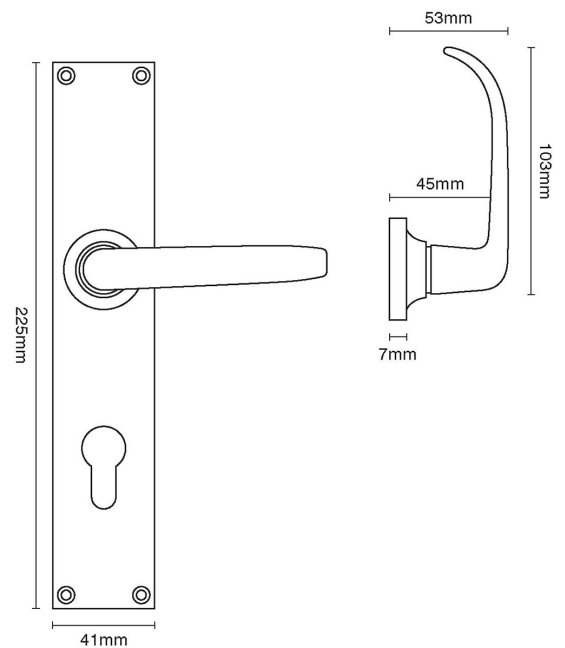

CROFT

Product Code: 2101E

Product Name: Stafford Multipoint Door Handle on Classic Backplate

Description: Crafted from Cast Bronze. Available in our Real Bronze, Tudor Bronze, and Polished Bronze Unlacquered finishes.

Shown here in our Real Bronze finish.

Product Information

- 92mm euro profile centres, other centres can be made to special order.
- Unsprung
- Available Bolt fix (204mm centres) or face fix.

Available in all Croft finishes excluding AGD, AB, AN, AUT, DAB, DAN, DBMA, DORB, IBMA, IBUL, LAB, MBK, ORB, PRL, PB, PBUL, CP, PN, SB, SBUL, SC, SN, SMK, ZB,