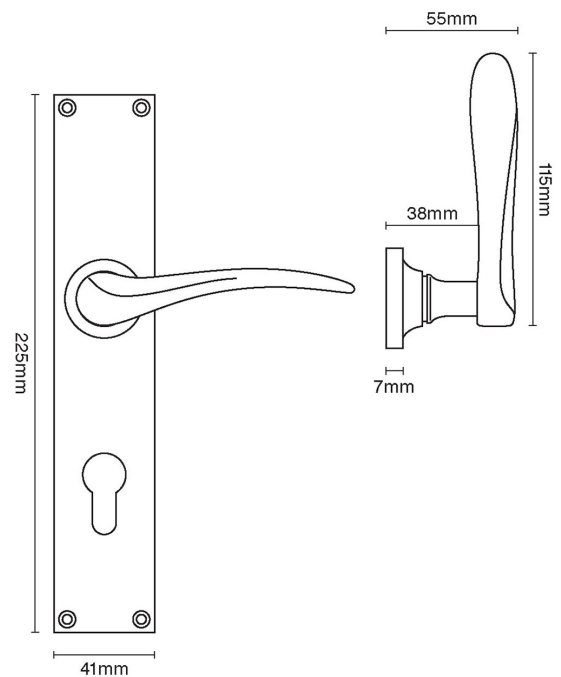

CROFT

Product Code: 2103E

Product Name: Codsall Multipoint Door Handle on Classic Backplate

Description: Crafted from Cast Bronze.

Shown here in our Real Bronze finish.

Product Information

- 92mm euro profile centres, other centres can be made to special order.

- Unsprung

- Available Bolt fix (204mm centres) or face fix.

Available in all Croft finishes excluding AGD, AB, AN, AUT, DAB, DAN, DBMA, DORB, IBMA, IBUL, LAB, MBK, ORB, PRL, PB, PBUL, CP, PN, SB, SBUL, SC, SN, SMK, ZB,