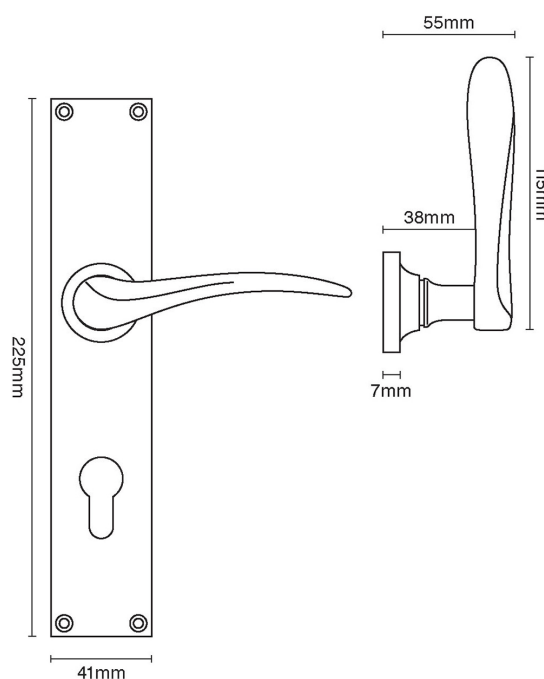

# CROFT

**Product Code:** 2103E

**Product Name:** Codsall Multipoint Door Handle on Classic Backplate

**Description:** Crafted from Cast Bronze.

Shown here in our Real Bronze finish.

## Product Information

- 92mm euro profile centres, other centres can be made to special order.
- Unsprung
- Available Bolt fix (204mm centres) or face fix.

Available in all Croft finishes excluding AGD, AB, AN, AUT, DAB, DAN, DBMA, DORB, IBMA, IBUL, LAB, MBK, ORB, PRL, PB, PBUL, CP, PN, SB, SBUL, SC, SN, SMK, ZB,