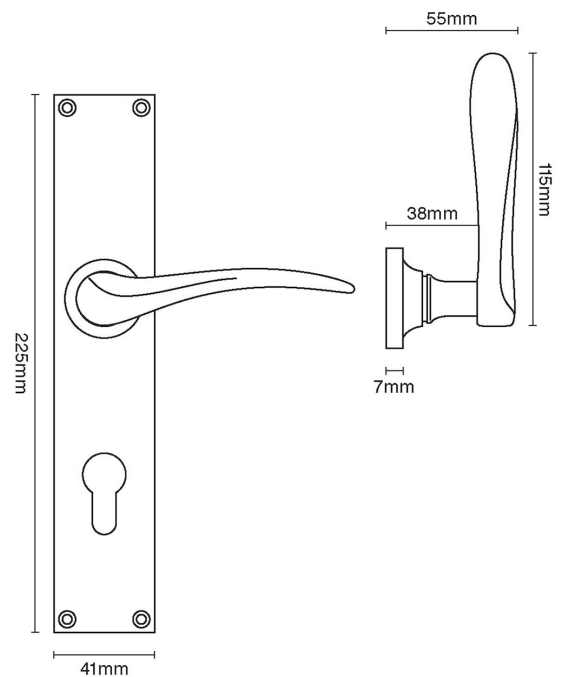

CROFT

Product Code: 2103E

Product Name: Codsall Multipoint Door Handle on Classic Backplate

Description: Crafted from Cast Bronze.

Shown here in our Real Bronze finish.

Product Information

- 92mm euro profile centres, other centres can be made to special order.

- Unsprung

- Available Bolt fix (204mm centres) or face fix.

Available in all Croft finishes excluding AGD, AB, AN, AUT, DAB, DAN, DBMA, DORB, IBMA, IBUL, LAB, MBK, ORB, PRL, PB, PBUL, CP, PN, SB, SBUL, SC, SN, SMK, ZB,