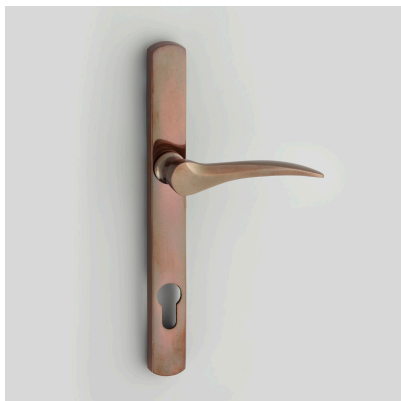

CROFT

Product Code: 2202E

Product Name: Codsall Multipoint Door Handle

Description: Crafted from Cast Bronze.

Shown here in our Real Bronze finish.

Product Information

Backplate measures 240 x 26mm

- 92mm euro profile centres, other centres can be made to special order.
- Available unsprung or with spring cassettes.
- Bolt fix (216mm centres) or face fix.

Available in all Croft finishes excluding AGD, AB, AN, AUT, DAB, DAN, DBMA, DORB, IBMA, IBUL, LAB, MBK, ORB, PRL, PB, PBUL, CP, PN, SB, SBUL, SC, SN, SMK, ZB,