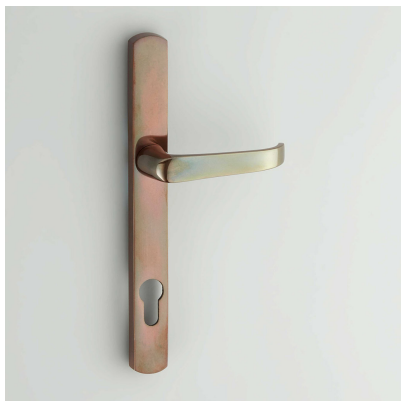

CROFT

Product Code: 2200E

Product Name: Stafford Lever on Multipoint Backplate

Description: Crafted from Cast Bronze.

Shown here in our Real Bronze finish.

Product Information

- Backplate measure 240 x 26mm
- 92mm euro profile centres, other centres can be made to special order.
- Available unsprung or with spring cassettes.
- Bolt fix (216mm centres) or face fix.

Available in all Croft finishes excluding AGD, AB, AN, AUT, DAB, DAN, DBMA, DORB, IBMA, IBUL, LAB, MBK, ORB, PRL, PB, PBUL, CP, PN, SB, SBUL, SC, SN, SMK, ZB, DEB, EB, CN, DCN, MCN,