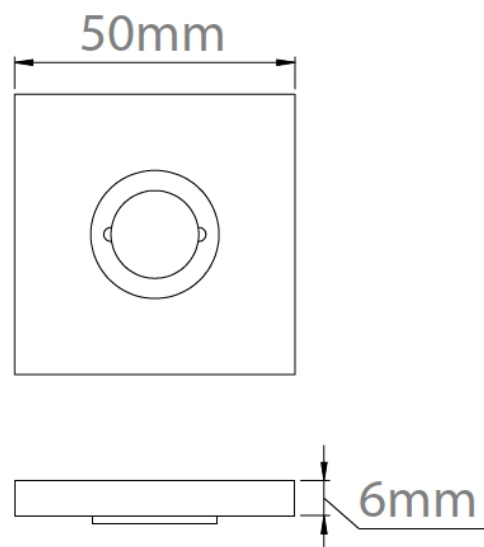

Available in all Croft finishes excluding DORB, IBMA, IBUL, MBK, ORB, RBMA, TB,