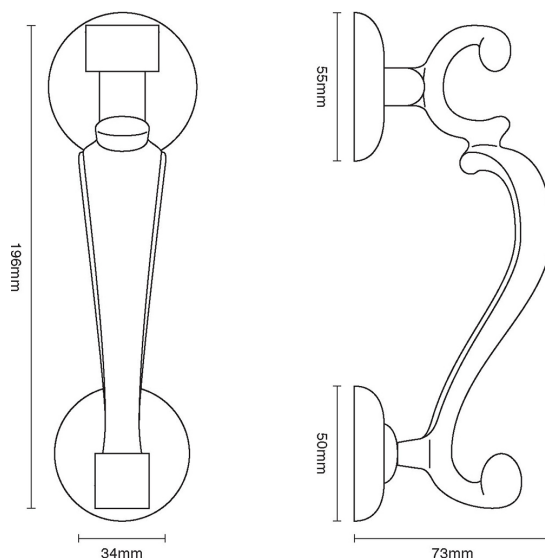

CROFT

Product Code: 4120

Product Name: Old Doctor's Knocker

Description: Crafted from Cast Bronze. So called as it was widely used on doctors doors to advertise their profession.

Shown here in our Real Bronze finish.

Product Information

Supplied with M6 x 80mm threads, dome nuts in matching finish, and washers

Available in all Croft finishes excluding AGD, AB, AN, AUT, DAB, DAN, DBMA, DORB, IBMA, IBUL, LAB, MBK, ORB, PRL, PB, PBUL, CP, PN, SB, SBUL, SC, SN, SMK, ZB,