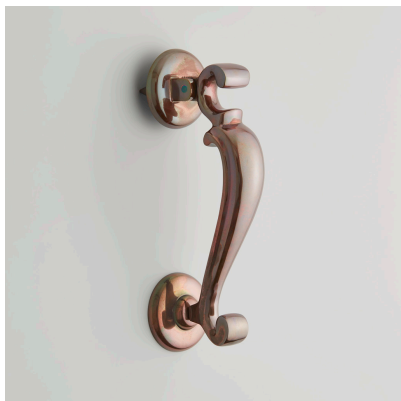

# CROFT

**Product Code:** 4120

**Product Name:** Old Doctor's Knocker

**Description:** Crafted from Cast Bronze. So called as it was widely used on doctors doors to advertise their profession.

Shown here in our Real Bronze finish.

## Product Information

Supplied with M6 x 80mm threads, dome nuts in matching finish, and washers

Available in all Croft finishes excluding AGD, AB, AN, AUT, DAB, DAN, DBMA, DORB, IBMA, IBUL, LAB, MBK, ORB, PRL, PB, PBUL, CP, PN, SB, SBUL, SC, SN, SMK, ZB,