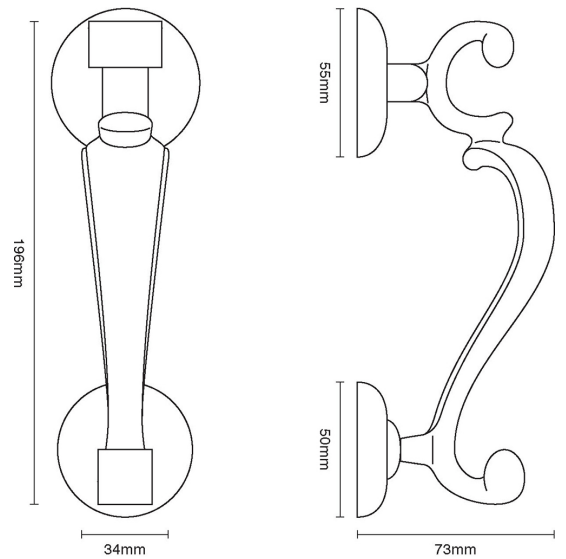

CROFT

Product Code: 4120

Product Name: Old Doctor's Knocker

Description: Crafted from Cast Bronze. So called as it was widely used on doctors doors to advertise their profession.

Shown here in our Real Bronze finish.

Product Information

Supplied with M6 x 80mm threads, dome nuts in matching finish, and washers

Available in all Croft finishes excluding AGD, AB, AN, AUT, DAB, DAN, DBMA, DORB, IBMA, IBUL, LAB, MBK, ORB, PRL, PB, PBUL, CP, PN, SB, SBUL, SC, SN, SMK, ZB, DEB, EB, CN, DCN, MCN,