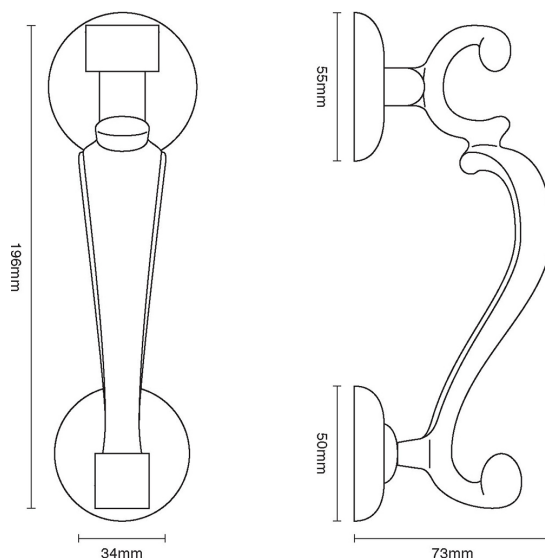

# CROFT

**Product Code:** 4120

**Product Name:** Old Doctor's Knocker

**Description:** Crafted from Cast Bronze. So called as it was widely used on doctors doors to advertise their profession.

Shown here in our Real Bronze finish.

## Product Information

Supplied with M6 x 80mm threads, dome nuts in matching finish, and washers

Available in all Croft finishes excluding AGD, AB, AN, AUT, DAB, DAN, DBMA, DORB, IBMA, IBUL, LAB, MBK, ORB, PRL, PB, PBUL, CP, PN, SB, SBUL, SC, SN, SMK, ZB,