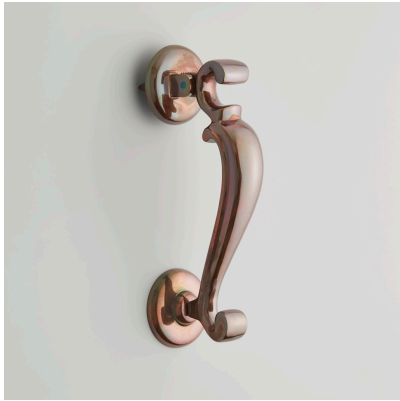

CROFT

Product Code: 4120

Product Name: Old Doctor's Knocker

Description: Crafted from Cast Bronze. So called as it was widely used on doctors doors to advertise their profession.

Shown here in our Real Bronze finish.

Product Information

Supplied with M6 x 80mm threads, dome nuts in matching finish, and washers

Available in all Croft finishes excluding AGD, AB, AN, AUT, DAB, DAN, DBMA, DORB, IBMA, IBUL, LAB, MBK, ORB, PRL, PB, PBUL, CP, PN, SB, SBUL, SC, SN, SMK, ZB, DEB, EB, CN, DCN, MCN,