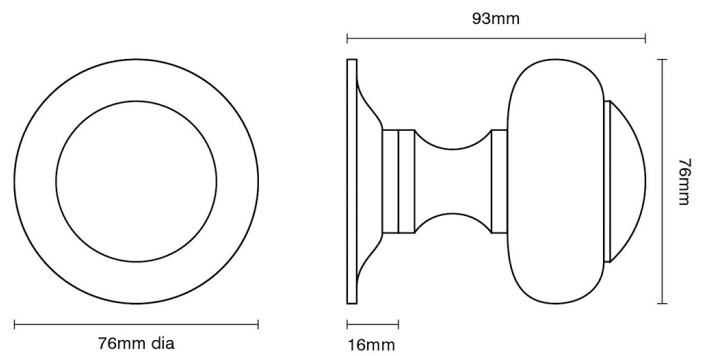

CROFT

Product Code: 6344

Product Name: Camber Centre Door Knob

Description: Crafted from Cast Bronze

Shown here in our Real Bronze finish.

Product Information

Supplied with 1 No M12 X 100mm thread and
1 No M12 Dome Nut