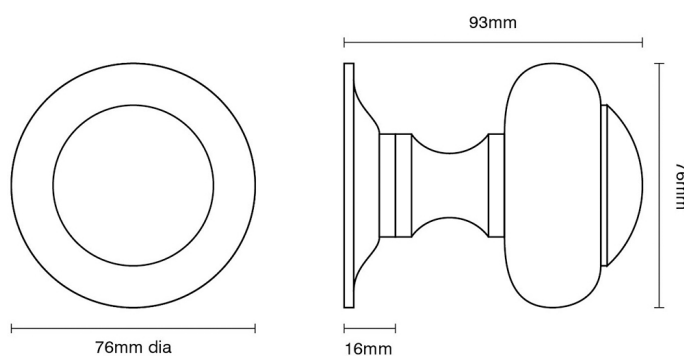

CROFT

Product Code: 6344

Product Name: Camber Centre Door Knob

Description: Crafted from Cast Bronze

Shown here in our Real Bronze finish.

Product Information

Supplied with 1 No M12 X 100mm thread and 1 No M12 Dome Nut