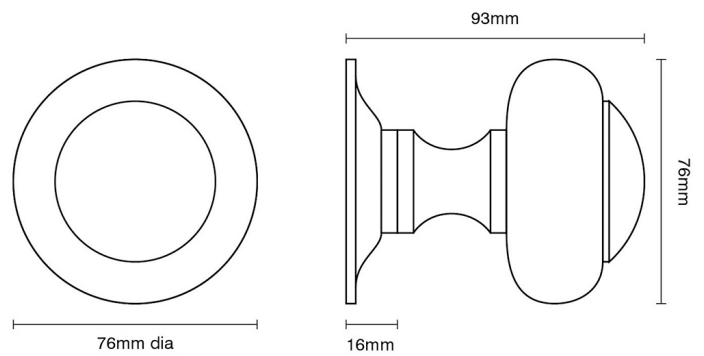

# CROFT

**Product Code:** 6344

**Product Name:** Camber Centre Door Knob

**Description:** Crafted from Cast Bronze

Shown here in our Real Bronze finish.

### Product Information

Supplied with 1 No M12 X 100mm thread and 1 No M12 Dome Nut

Available in all Croft finishes excluding AGD, AB, AN, AUT, DAB, DAN, DBMA, DORB, IBMA, IBUL, LAB, MBK, ORB, PRL, PB, PBUL, CP, PN, SB, SBUL, SC, SN, SMK, ZB,