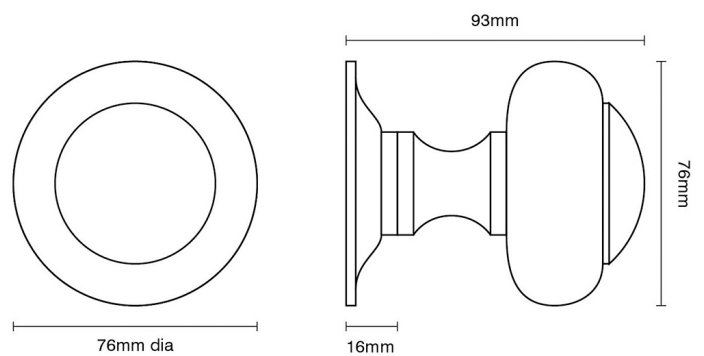

CROFT

Product Code: 6344

Product Name: Camber Centre Door Knob

Description: Crafted from Cast Bronze

Shown here in our Real Bronze finish.

Product Information

Supplied with 1 No M12 X 100mm thread and 1 No M12 Dome Nut