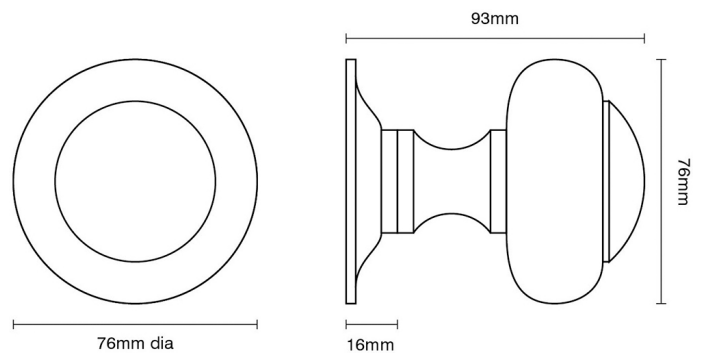

CROFT

Product Code: 6344

Product Name: Camber Centre Door Knob

Description: Crafted from Cast Bronze

Shown here in our Real Bronze finish.

Product Information

Supplied with 1 No M12 X 100mm thread and 1 No M12 Dome Nut