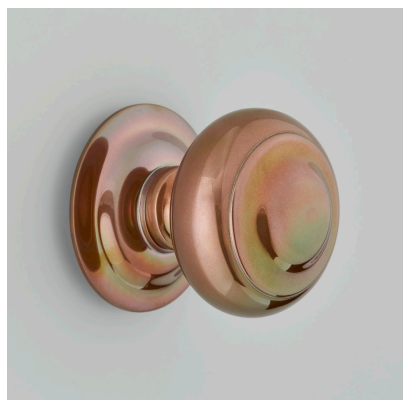

CROFT

Product Code: 6344

Product Name: Camber Centre Door Knob

Description: Crafted from Cast Bronze

Shown here in our Real Bronze finish.

Product Information

Supplied with 1 No M12 X 100mm thread and 1 No M12 Dome Nut

Available in all Croft finishes excluding AGD, AB, AN, AUT, DAB, DAN, DBMA, DORB, IBMA, IBUL, LAB, MBK, ORB, PRL, PB, PBUL, CP, PN, SB, SBUL, SC, SN, SMK, ZB, DEB, EB, CN, DCN, MCN,