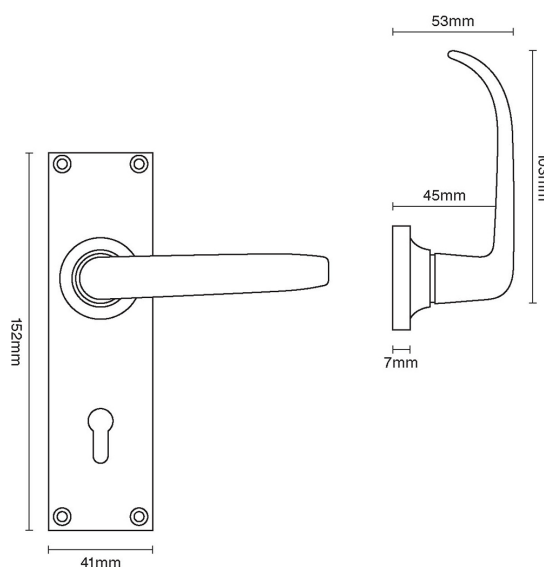

CROFT

Product Code: 1745L

Product Name: Stafford Lever Latch Door Handle

Description: Our Stafford Lever on the 152mm Classic Latch Backplate

Shown here in our Real Bronze finish.

Product Information

Lock versions (code 1745) shown in drawing. Latch version (1745L) does not feature keyhole.