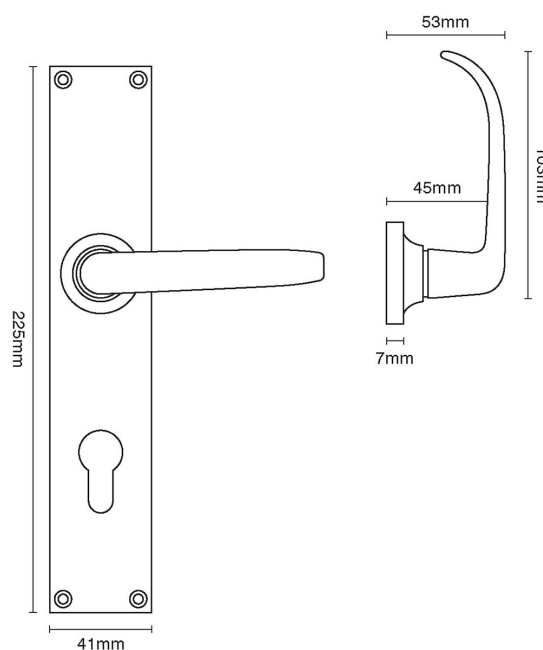

# CROFT

**Product Code:** 2101E

**Product Name:** Stafford Multipoint Door Handle on Classic Backplate

**Description:** Also available for a variety of functions including latch, with a standard keyhole, and for a bathroom door.

## Product Information

- 92mm euro profile centres, other centres can be made to special order.
- Unsprung
- Bolt fix (204mm centres) or face fix.

Available in all Croft finishes excluding DORB, IBMA, IBUL, MBK, ORB,