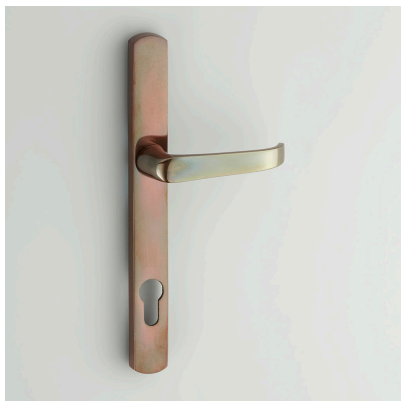

CROFT

Product Code: 2200E

Product Name: Stafford Lever on Multipoint Backplate

Description: Also available for a variety of functions including latch, with a standard keyhole, and for a bathroom door.

Shown here in our Real Bronze finish.

Product Information

- Backplate measure 240 x 26mm
- 92mm euro profile centres, other centres can be made to special order.
- Available unsprung or with spring cassettes.
- Bolt fix (216mm centres) or face fix.