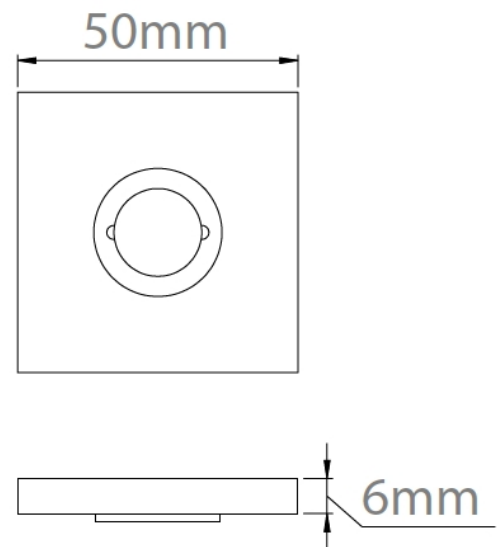

Available in all Croft finishes excluding RBMA, TB,