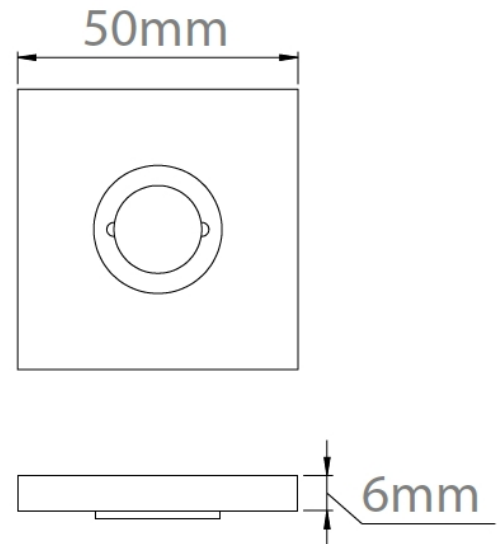

Available in all Croft finishes excluding DORB, IBMA, IBUL, MBK, ORB, RBMA, TB,