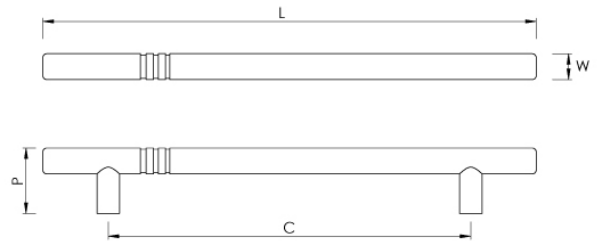

# CROFT

**Product Code:** 202-457

**Product Name:** Legacy Appliance Pull

**Description:** The Legacy Appliance pull emulates the stylish striping on famous race cars from years past.

Shown here in our IBUL finish.

## Product Information

Supplied with M8 fixing bolts.

Sizes	L	D	P	Bolt Centres
202-457	537	18	46	457mm

Available in all Croft finishes excluding DAB, DAN, DORB, IBMA, RBMA, TB,