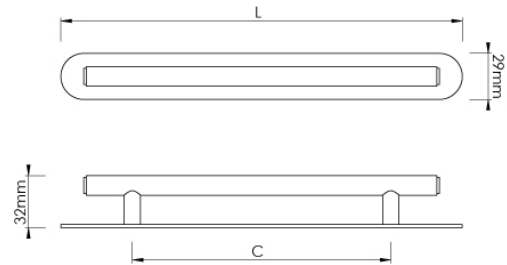

# CROFT

**Product Code:** 191-RC

**Product Name:** Avenue Cabinet Handle & Backplate

**Description:** Fine linear detailing adds texture to the straight knurled cabinet handle. Further enhance the look of drawers and cabinets with a rounded backplate.

Available in 2 sizes.

Shown here in our Antique Brass finish.

## Product Information

Supplied with M4 fixing bolts.

Sizes	L	C
191-128-RC128	181	128
191-160-RC160	249	160

Available in all Croft finishes excluding RBMA, TB,