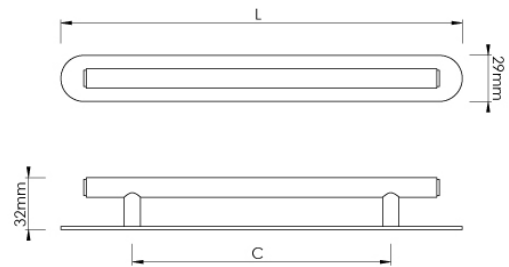

CROFT

Product Code: 191-RC

Product Name: Avenue Cabinet Handle & Backplate

Description: Fine linear detailing adds texture to the straight knurled cabinet handle. Further enhance the look of drawers and cabinets with a rounded backplate.

Available in 2 sizes.

Shown here in our Antique Brass finish.

Product Information

Supplied with M4 fixing bolts.

Sizes	L	C
191-128-RC128	181	128
191-160-RC160	249	160

Available in all Croft finishes excluding RBMA, TB,