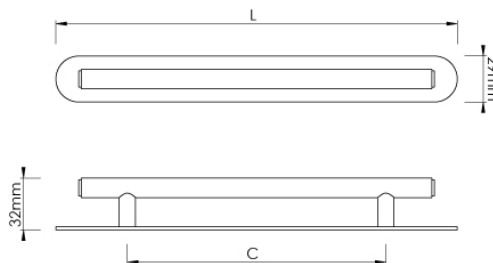

CROFT

Product Code: 191-RC

Product Name: Avenue Cabinet Handle & Backplate

Description: Fine linear detailing adds texture to the straight knurled cabinet handle. Further enhance the look of drawers and cabinets with a rounded backplate.

Available in 2 sizes.

Shown here in our Antique Brass finish.

Product Information

Supplied with M4 fixing bolts.

Sizes	L	C
191-128-RC128	181	128
191-160-RC160	249	160

Available in all Croft finishes excluding DORB, IBMA, IBUL, MBK, ORB, RBMA, TB,