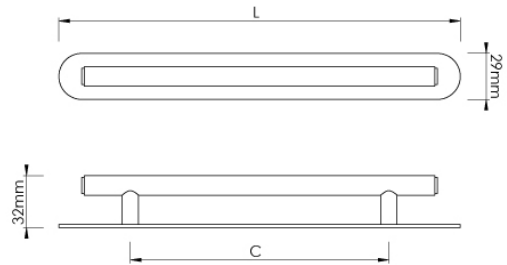

CROFT

Product Code: 191-RC

Product Name: Avenue Cabinet Handle & Backplate

Description: Fine linear detailing adds texture to the straight knurled cabinet handle. Further enhance the look of drawers and cabinets with a rounded backplate.

Available in 2 sizes.

Shown here in our Antique Brass finish.

Product Information

Supplied with M4 fixing bolts.

Sizes	L	C
191-128-RC128	181	128
191-160-RC160	249	160

Available in all Croft finishes excluding RBMA, TB,