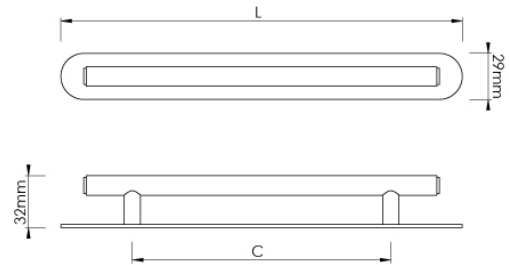

CROFT

Product Code: 191-RC

Product Name: Avenue Cabinet Handle & Backplate

Description: Fine linear detailing adds texture to the straight knurled cabinet handle. Further enhance the look of drawers and cabinets with a rounded backplate.

Available in 2 sizes.

Shown here in our Antique Brass finish.

Product Information

Supplied with M4 fixing bolts.

Sizes	L	C
191-128-RC128	181	128
191-160-RC160	249	160

Available in all Croft finishes excluding RBMA, TB,