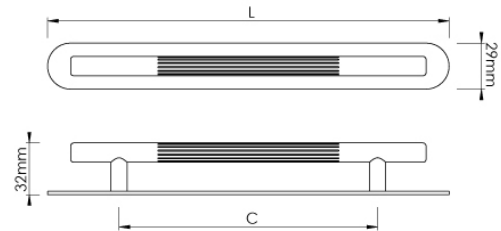

# CROFT

**Product Code:** 114-RC

**Product Name:** Brooklands Cabinet Handle & Backplate

**Description:** The Brooklands cabinet handle takes its design concept from a racing car feature originally used in the 1950's. Further enhance the look of drawers and cabinets with a rounded backplate.

Available in 5 sizes.

Shown here in our Aged Brass finish.

## Product Information

Supplied with M4 fixing bolts.

Sizes	L	C
114-128-RC128	181	128
114-160-RC160	249	160
114-192-RC192	281	192
114-224-RC224	313	224
114-256-RC256	345	256

Available in all Croft finishes excluding RBMA, TB,