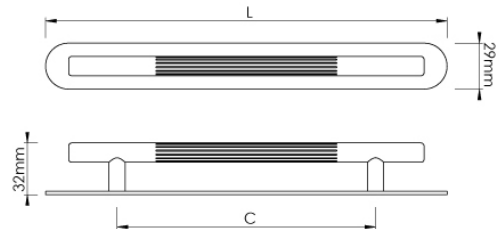

CROFT

Product Code: 114-RC

Product Name: Brooklands Cabinet Handle & Backplate

Description: The Brooklands cabinet handle takes its design concept from a racing car feature originally used in the 1950's. Further enhance the look of drawers and cabinets with a rounded backplate.

Available in 5 sizes.

Shown here in our Aged Brass finish.

Product Information

Supplied with M4 fixing bolts.

Sizes	L	C
114-128-RC128	181	128
114-160-RC160	249	160
114-192-RC192	281	192
114-224-RC224	313	224
114-256-RC256	345	256