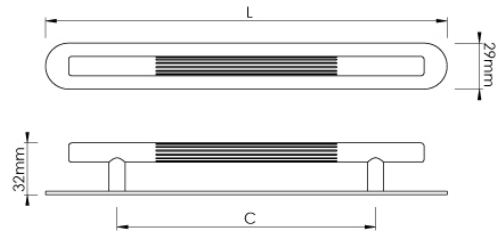

CROFT

Product Code: 114-RC

Product Name: Brooklands Cabinet Handle & Backplate

Description: The Brooklands cabinet handle takes its design concept from a racing car feature originally used in the 1950's. Further enhance the look of drawers and cabinets with a rounded backplate.

Available in 5 sizes.

Shown here in our Aged Brass finish.

Product Information

Supplied with M4 fixing bolts.

Sizes	L	C
114-128-RC128	181	128
114-160-RC160	249	160
114-192-RC192	281	192
114-224-RC224	313	224
114-256-RC256	345	256