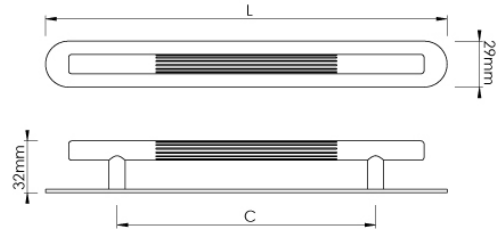

# CROFT

**Product Code:** 114-RC

**Product Name:** Brooklands Cabinet Handle & Backplate

**Description:** The Brooklands cabinet handle takes its design concept from a racing car feature originally used in the 1950's. Further enhance the look of drawers and cabinets with a rounded backplate.

Available in 5 sizes.

Shown here in our Aged Brass finish.

## Product Information

Supplied with M4 fixing bolts.

Sizes	L	C
114-128-RC128	181	128
114-160-RC160	249	160
114-192-RC192	281	192
114-224-RC224	313	224
114-256-RC256	345	256

Available in all Croft finishes excluding DORB, IBMA, IBUL, MBK, ORB, RBMA, TB,