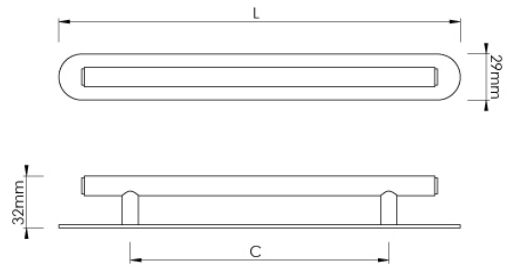

CROFT

Product Code: 199-RC

Product Name: Diamond Silhouette Cabinet Handle & Backplate

Description: Creating its finish with the finest knurling, the Diamond Silhouette cabinet handle is smooth to the touch despite its intricate detailing. Further enhance the look of drawers and cabinets with a rounded backplate.

Available in 2 sizes.

Shown here in our Antique Brass finish.

Product Information

Supplied with M4 fixing bolts.

Sizes	L	C
199-128-RC128	181	128
199-160-RC160	249	160

Available in all Croft finishes excluding AGD, AUT, DAB, DAN, DORB, IBUL, MBK, ORB, PRL, RBMA, SBUL, SMK, TB,