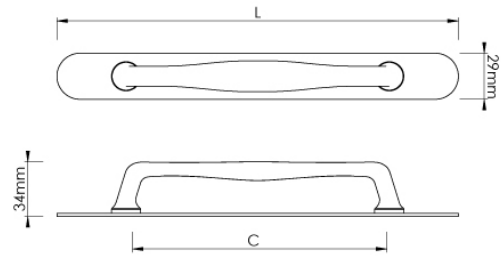

# CROFT

**Product Code:** 7115-RC

**Product Name:** Elegance Cabinet Handle & Backplate

**Description:** The Elegance cabinet handle subtly thickens in the middle forming a unique shape. Simple yet impactful, further enhance the look of drawers and cabinets with a rounded backplate.

Available in 2 sizes.

Shown here in our Antique Brass finish.

## Product Information

Supplied with M4 fixing bolts.

Sizes	L	C
7115A-RC128	181	128
7115B-RC160	249	160

Available in all Croft finishes excluding RBMA, TB,