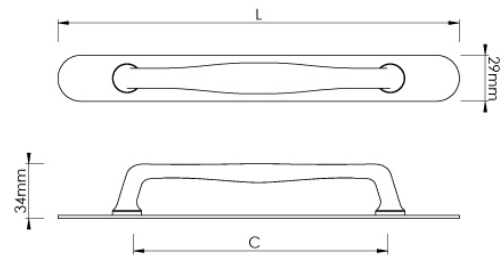

CROFT

Product Code: 7115-RC

Product Name: Elegance Cabinet Handle & Backplate

Description: The Elegance cabinet handle subtly thickens in the middle forming a unique shape. Simple yet impactful, further enhance the look of drawers and cabinets with a rounded backplate.

Available in 2 sizes.

Shown here in our Antique Brass finish.

Product Information

Supplied with M4 fixing bolts.

Sizes	L	C
7115A-RC128	181	128
7115B-RC160	249	160

Available in all Croft finishes excluding RBMA, TB,