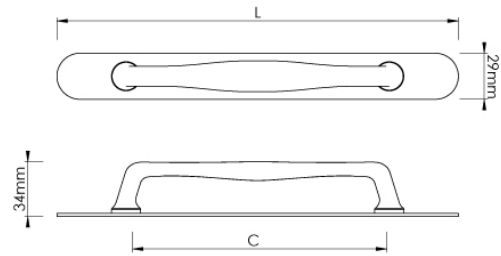

CROFT

Product Code: 7115-RC

Product Name: Elegance Cabinet Handle & Backplate

Description: The Elegance cabinet handle subtly thickens in the middle forming a unique shape. Simple yet impactful, further enhance the look of drawers and cabinets with a rounded backplate.

Available in 2 sizes.

Shown here in our Antique Brass finish.

Product Information

Supplied with M4 fixing bolts.

Sizes	L	C
7115A-RC128	181	128
7115B-RC160	249	160

Available in all Croft finishes excluding RBMA, TB,