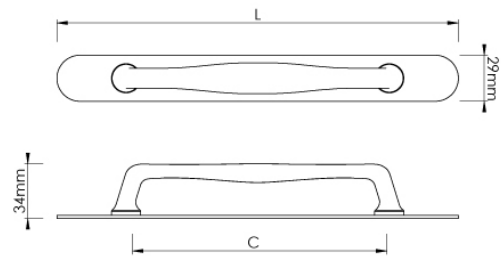

# CROFT

**Product Code:** 7115-RC

**Product Name:** Elegance Cabinet Handle & Backplate

**Description:** The Elegance cabinet handle subtly thickens in the middle forming a unique shape. Simple yet impactful, further enhance the look of drawers and cabinets with a rounded backplate.

Available in 2 sizes.

Shown here in our Antique Brass finish.

## Product Information

Supplied with M4 fixing bolts.

Sizes	L	C
7115A-RC128	181	128
7115B-RC160	249	160

Available in all Croft finishes excluding DORB, IBMA, IBUL, MBK, ORB, RBMA, TB,