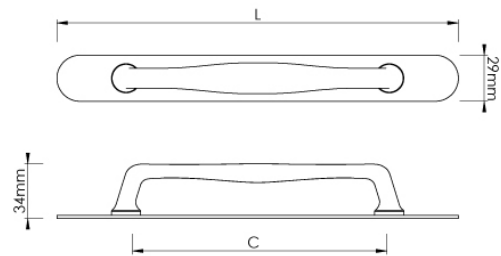

CROFT

Product Code: 7115-RC

Product Name: Elegance Cabinet Handle & Backplate

Description: The Elegance cabinet handle subtly thickens in the middle forming a unique shape. Simple yet impactful, further enhance the look of drawers and cabinets with a rounded backplate.

Available in 2 sizes.

Shown here in our Antique Brass finish.

Product Information

Supplied with M4 fixing bolts.

| Sizes | L | C |
|-------------|-----|-----|
| 7115A-RC128 | 181 | 128 |
| 7115B-RC160 | 249 | 160 |