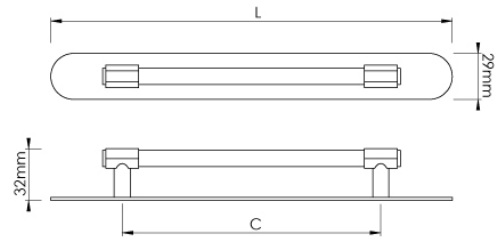

CROFT

Product Code: 196-RC

Product Name: Fusion Cabinet Handle & Backplate

Description: With its industrial look and feel, the Fusion cabinet handle balances strength with elegance, built to last and timeless in design. Further enhance the look of drawers and cabinets with a rounded backplate.

Available in 2 sizes.

Shown here in our Aged Brass finish.

Product Information

Supplied with M4 fixing bolts.

Sizes	L	C
196-128-RC128	181	128
196-160-RC160	249	160

Available in all Croft finishes excluding DORB, IBMA, IBUL, MBK, ORB, RBMA, TB,