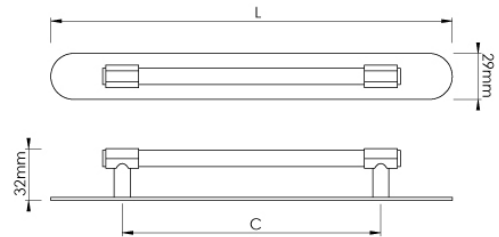

# CROFT

**Product Code:** 196-RC

**Product Name:** Fusion Cabinet Handle & Backplate

**Description:** With its industrial look and feel, the Fusion cabinet handle balances strength with elegance, built to last and timeless in design. Further enhance the look of drawers and cabinets with a rounded backplate.

Available in 2 sizes.

Shown here in our Aged Brass finish.

## Product Information

Supplied with M4 fixing bolts.

Sizes	L	C
196-128-RC128	181	128
196-160-RC160	249	160

Available in all Croft finishes excluding RBMA, TB,