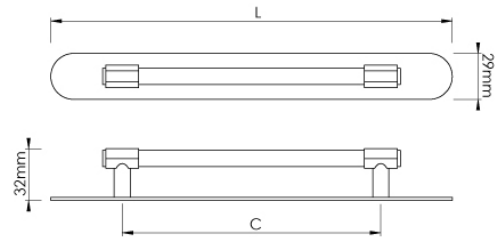

CROFT

Product Code: 196-RC

Product Name: Fusion Cabinet Handle & Backplate

Description: With its industrial look and feel, the Fusion cabinet handle balances strength with elegance, built to last and timeless in design. Further enhance the look of drawers and cabinets with a rounded backplate.

Available in 2 sizes.

Shown here in our Aged Brass finish.

Product Information

Supplied with M4 fixing bolts.

Sizes	L	C
196-128-RC128	181	128
196-160-RC160	249	160

Available in all Croft finishes excluding RBMA, TB,