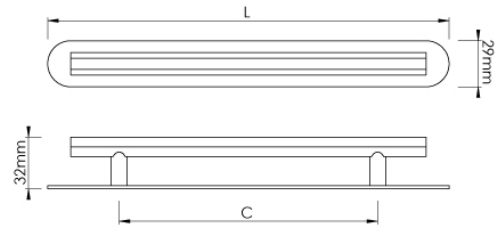

CROFT

Product Code: 194-RC

Product Name: Hex Cabinet Handle & Backplate

Description: The Hex cabinet handle has 6 even sides, stylish and contemporary in design. Further enhance the look of drawers and cabinets with a rounded backplate.

Available in 5 sizes.

Shown here in our Aged Brass finish.

Product Information

Supplied with M4 fixing bolts.

| Sizes | L | C |
|---------------|-----|-----|
| 194-128-RC128 | 181 | 128 |
| 194-160-RC160 | 249 | 160 |
| 194-192-RC192 | 281 | 192 |
| 194-224-RC224 | 313 | 224 |
| 194-256-RC256 | 345 | 256 |