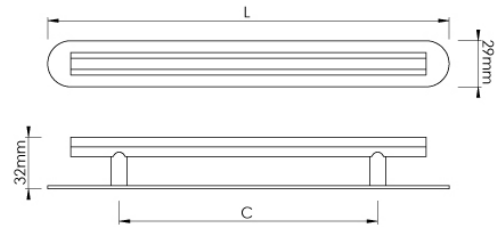

CROFT

Product Code: 194-RC

Product Name: Hex Cabinet Handle & Backplate

Description: The Hex cabinet handle has 6 even sides, stylish and contemporary in design. Further enhance the look of drawers and cabinets with a rounded backplate.

Available in 5 sizes.

Shown here in our Aged Brass finish.

Product Information

Supplied with M4 fixing bolts.

Sizes	L	C
194-128-RC128	181	128
194-160-RC160	249	160
194-192-RC192	281	192
194-224-RC224	313	224
194-256-RC256	345	256