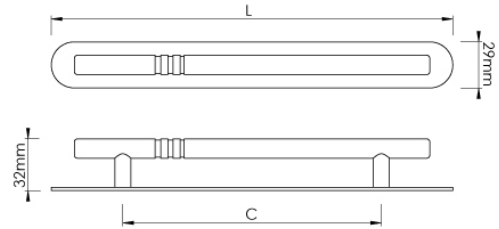

CROFT

Product Code: 118-RC

Product Name: Legacy Cabinet Handle & Backplate

Description: The Legacy cabinet handle takes its inspiration from the classic race cars of the 1950's. Further enhance the look of drawers and cabinets with a rounded backplate.

Available in 5 sizes.

Shown here in our Antique Brass finish.

Product Information

Supplied with M4 fixing bolts.

Sizes	L	C
118-128-RC128	181	128
118-160-RC160	249	160
118-192-RC192	281	192
118-224-RC224	313	224
118-256-RC256	345	256