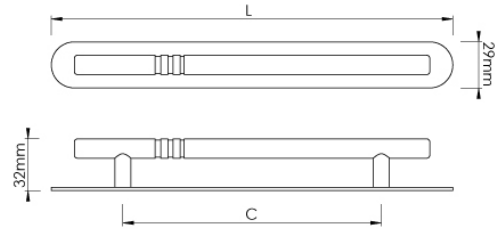

CROFT

Product Code: 118-RC

Product Name: Legacy Cabinet Handle & Backplate

Description: The Legacy cabinet handle takes its inspiration from the classic race cars of the 1950's. Further enhance the look of drawers and cabinets with a rounded backplate.

Available in 5 sizes.

Shown here in our Antique Brass finish.

Product Information

Supplied with M4 fixing bolts.

| Sizes | L | C |
|---------------|-----|-----|
| 118-128-RC128 | 181 | 128 |
| 118-160-RC160 | 249 | 160 |
| 118-192-RC192 | 281 | 192 |
| 118-224-RC224 | 313 | 224 |
| 118-256-RC256 | 345 | 256 |