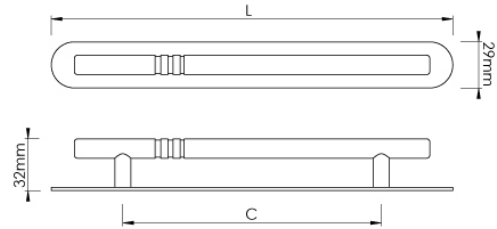

CROFT

Product Code: 118-RC

Product Name: Legacy Cabinet Handle & Backplate

Description: The Legacy cabinet handle takes its inspiration from the classic race cars of the 1950's. Further enhance the look of drawers and cabinets with a rounded backplate.

Available in 5 sizes.

Shown here in our Antique Brass finish.

Product Information

Supplied with M4 fixing bolts.

Sizes	L	C
118-128-RC128	181	128
118-160-RC160	249	160
118-192-RC192	281	192
118-224-RC224	313	224
118-256-RC256	345	256