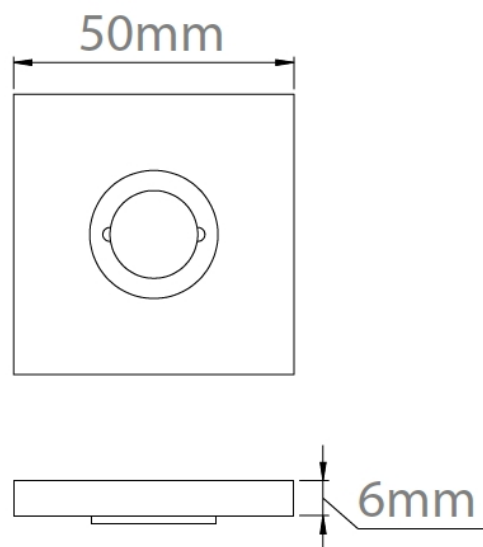

Available in all Croft finishes excluding DORB, IBMA, IBUL, MBK, ORB, RBMA, TB,