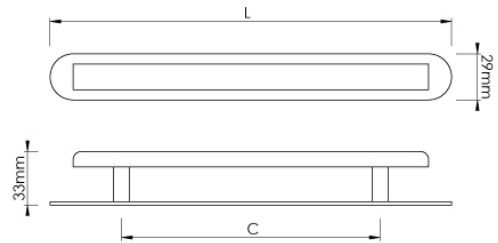

# CROFT

**Product Code:** 197-128-RC128

**Product Name:** Pillow Cabinet Handle & Backplate

**Description:** As it's name suggests, the Pillow cabinet knob is soft to the touch with its square face curving down into smooth rectangular sides. Further enhance the look of drawers and cabinets with a rounded backplate.

## Product Information

Supplied with M4 fixing bolts.

Sizes	L	C
197-128-RC128	181	128

Available in all Croft finishes excluding RBMA, TB,