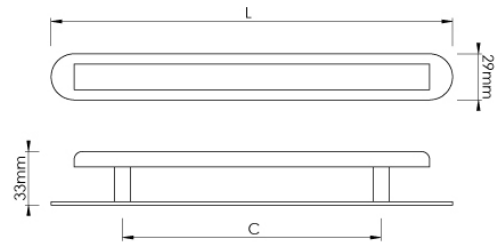

# CROFT

**Product Code:** 197-128-RC128

**Product Name:** Pillow Cabinet Handle & Backplate

**Description:** As it's name suggests, the Pillow cabinet knob is soft to the touch with its square face curving down into smooth rectangular sides. Further enhance the look of drawers and cabinets with a rounded backplate.

## Product Information

Supplied with M4 fixing bolts.

Sizes	L	C
197-128-RC128	181	128

Available in all Croft finishes excluding DORB, IBMA, IBUL, MBK, ORB, RBMA, TB,