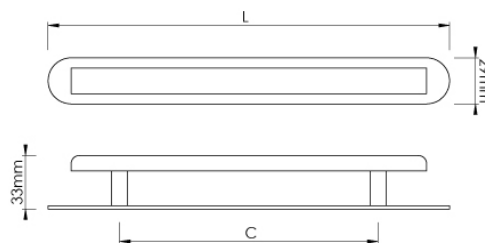

# CROFT

**Product Code:** 197-128-RC128

**Product Name:** Pillow Cabinet Handle & Backplate

**Description:** As it's name suggests, the Pillow cabinet knob is soft to the touch with its square face curving down into smooth rectangular sides. Further enhance the look of drawers and cabinets with a rounded backplate.

## Product Information

Supplied with M4 fixing bolts.

Sizes	L	C
197-128-RC128	181	128

Available in all Croft finishes excluding RBMA, TB,