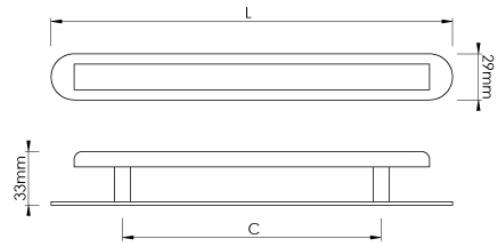

# CROFT

**Product Code:** 197-128-RC128

**Product Name:** Pillow Cabinet Handle & Backplate

**Description:** As it's name suggests, the Pillow cabinet knob is soft to the touch with its square face curving down into smooth rectangular sides. Further enhance the look of drawers and cabinets with a rounded backplate.

## Product Information

Supplied with M4 fixing bolts.

Sizes	L	C
197-128-RC128	181	128

Available in all Croft finishes excluding RBMA, TB,