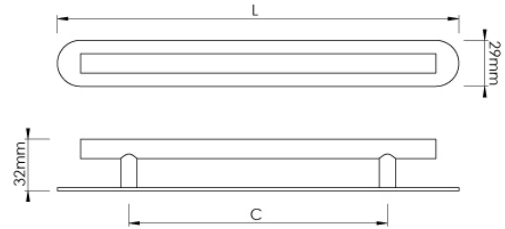

# CROFT

**Product Code:** 192-RC

**Product Name:** Round Cabinet Handle & Backplate

**Description:** Simple in design and smooth to the touch, the Round cabinet handle on a rounded backplate will further enhance the look of drawers and cabinets.

Available in 5 sizes.

Shown here in our Antique Brass finish.

## Product Information

Supplied with M4 fixing bolts.

Sizes	L	C
192-128-RC128	181	128
192-160-RC160	249	160
192-192-RC192	281	192
192-224-RC224	313	224
192-256-RC256	345	256

Available in all Croft finishes excluding RBMA, TB,