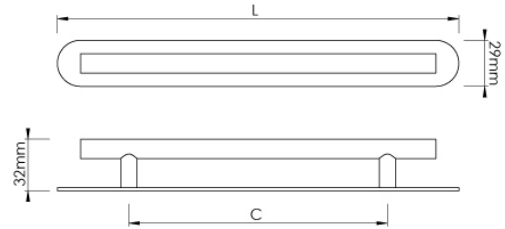

CROFT

Product Code: 192-RC

Product Name: Round Cabinet Handle & Backplate

Description: Simple in design and smooth to the touch, the Round cabinet handle on a rounded backplate will further enhance the look of drawers and cabinets.

Available in 5 sizes.

Shown here in our Antique Brass finish.

Product Information

Supplied with M4 fixing bolts.

Sizes	L	C
192-128-RC128	181	128
192-160-RC160	249	160
192-192-RC192	281	192
192-224-RC224	313	224
192-256-RC256	345	256